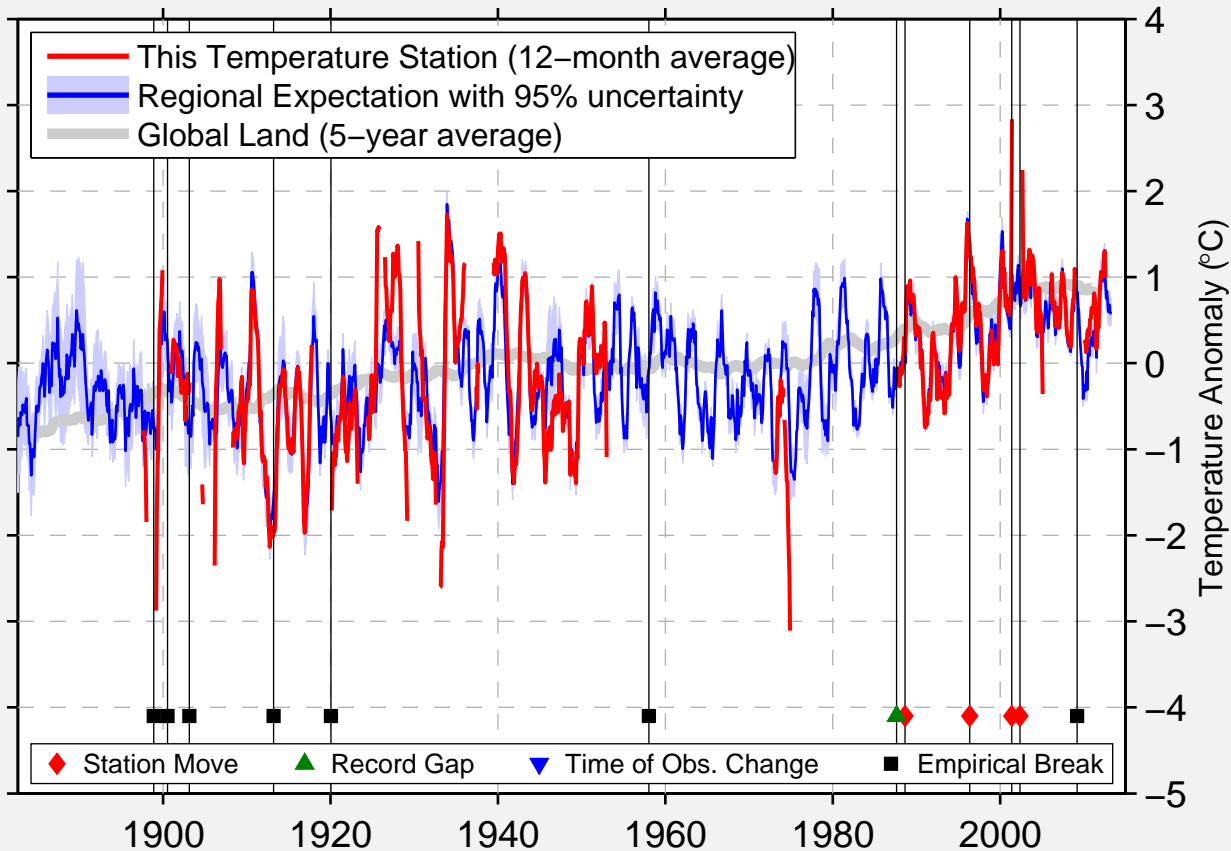

# TUBA CITY

36.133 N, 111.234 W (United States)

Data Quality Controlled and Aligned at Breakpoints

Berkeley Earth