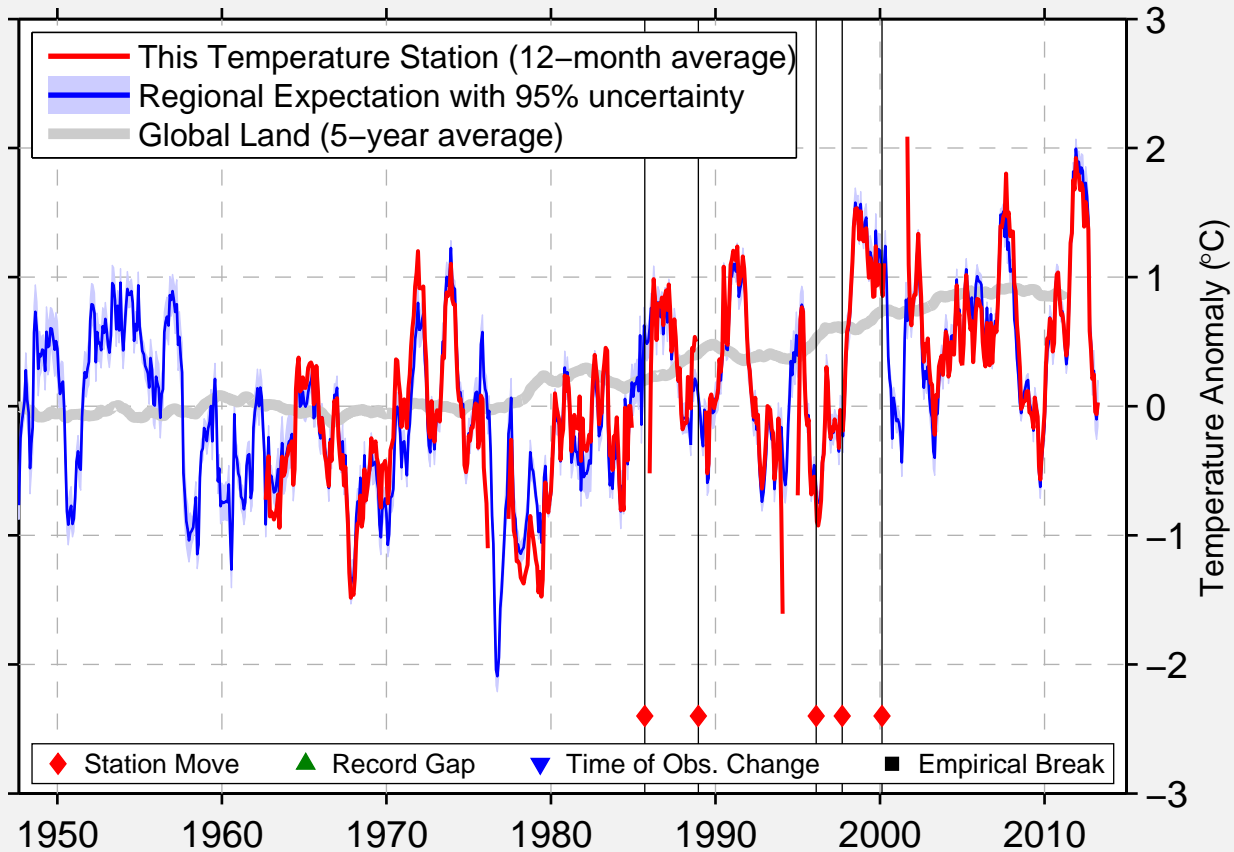

# KINGSTON SPRINGS

36.114 N, 87.104 W (United States)

Data Quality Controlled and Aligned at Breakpoints

Berkeley Earth