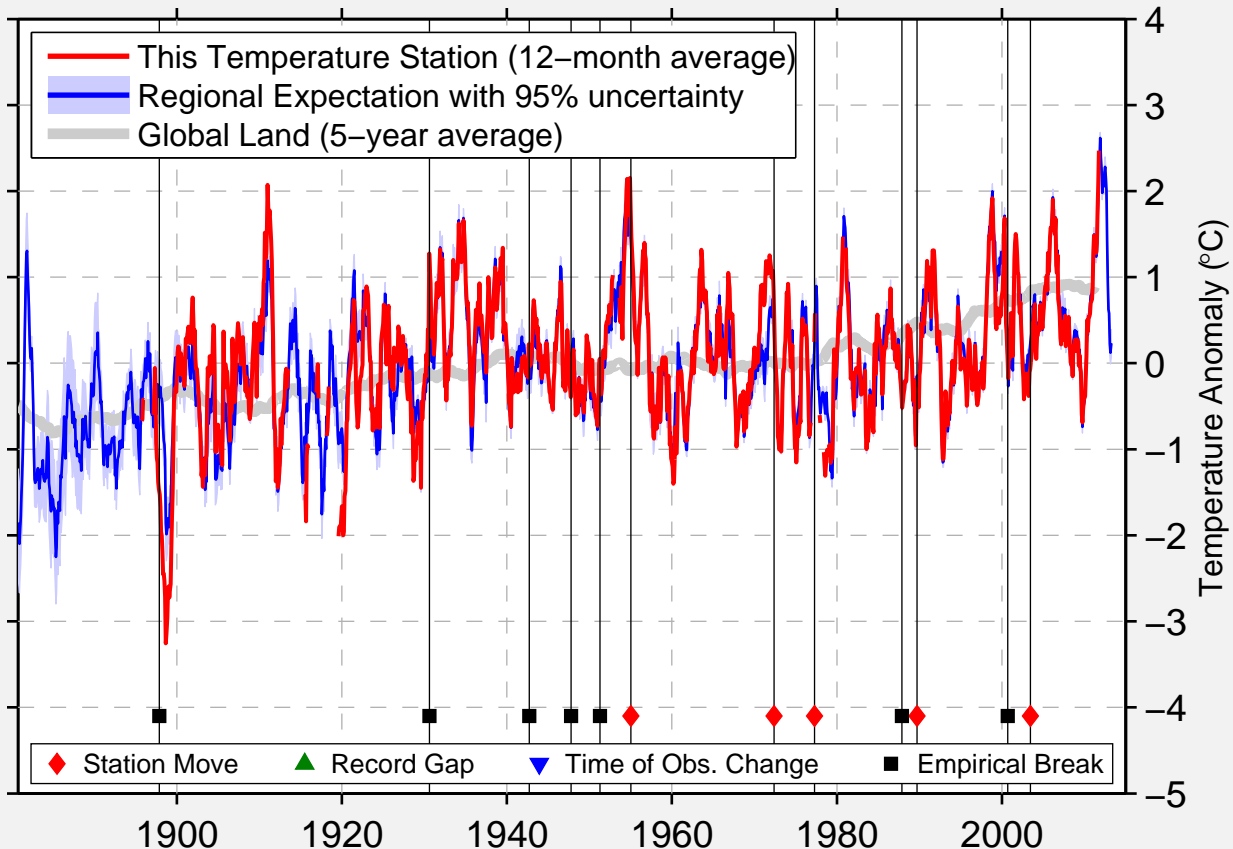

HENNESSEY 4 ESE

36.094 N, 97.835 W (United States)

Data Quality Controlled and Aligned at Breakpoints

Berkeley Earth