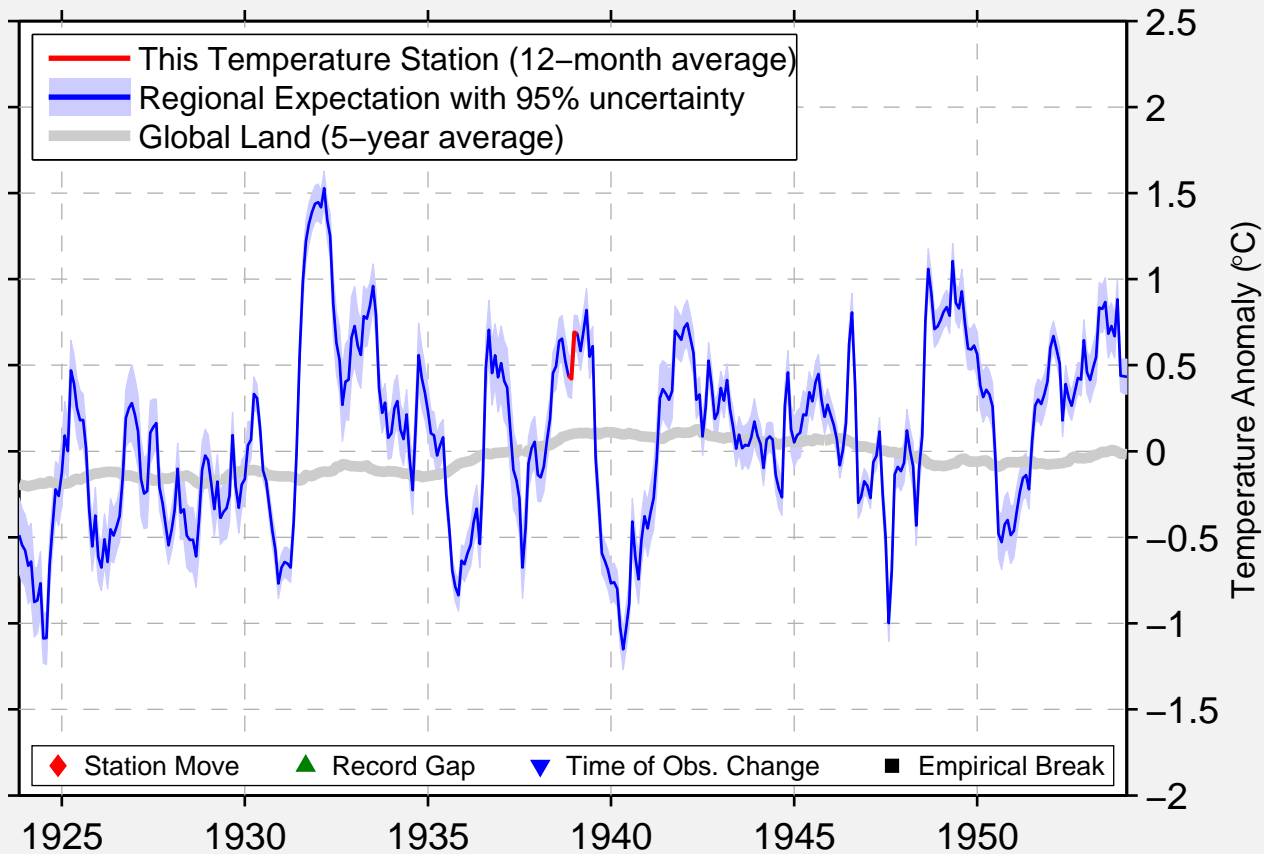

# CLEMMONS

36.083 N, 80.383 W (United States)

Data Quality Controlled and Aligned at Breakpoints

Berkeley Earth