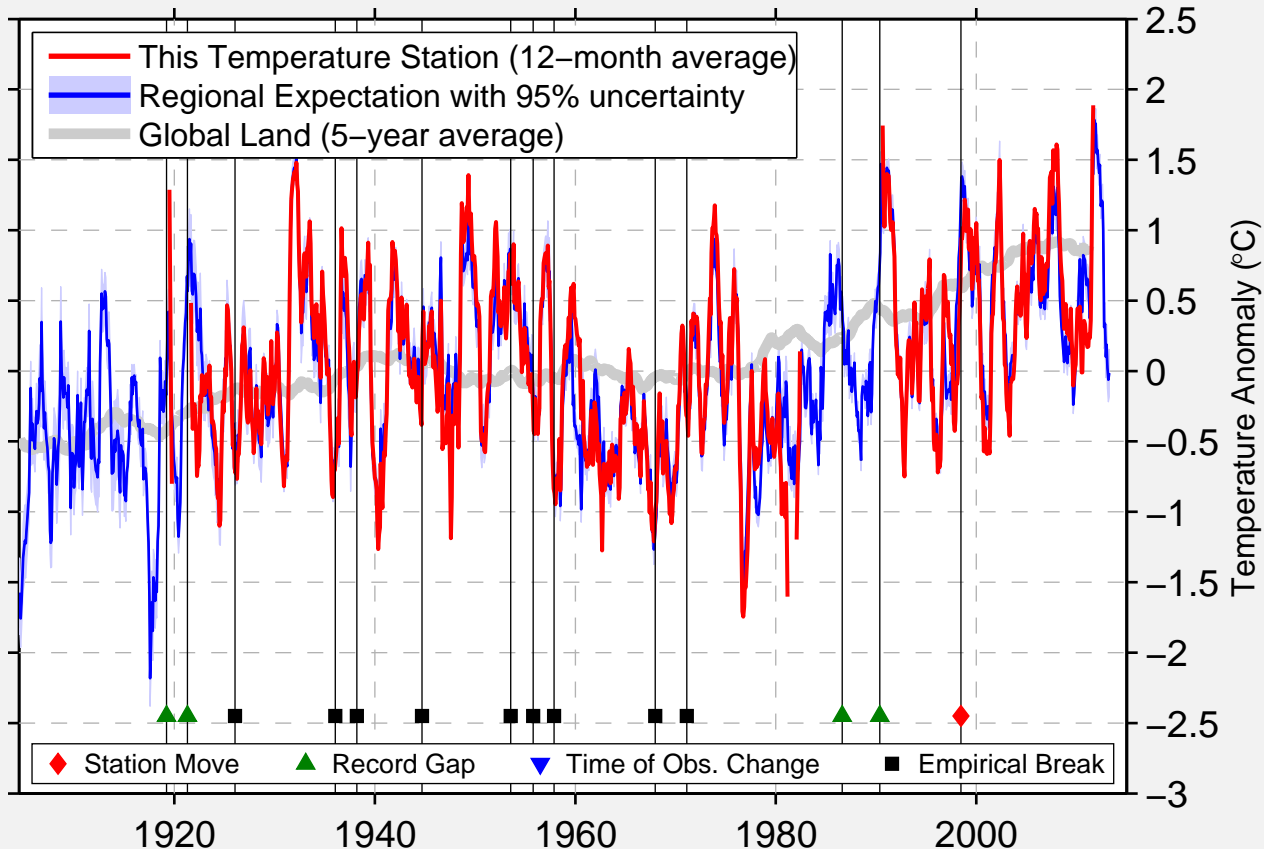

DURHAM

36.042 N, 78.962 W (United States)

Data Quality Controlled and Aligned at Breakpoints

Berkeley Earth