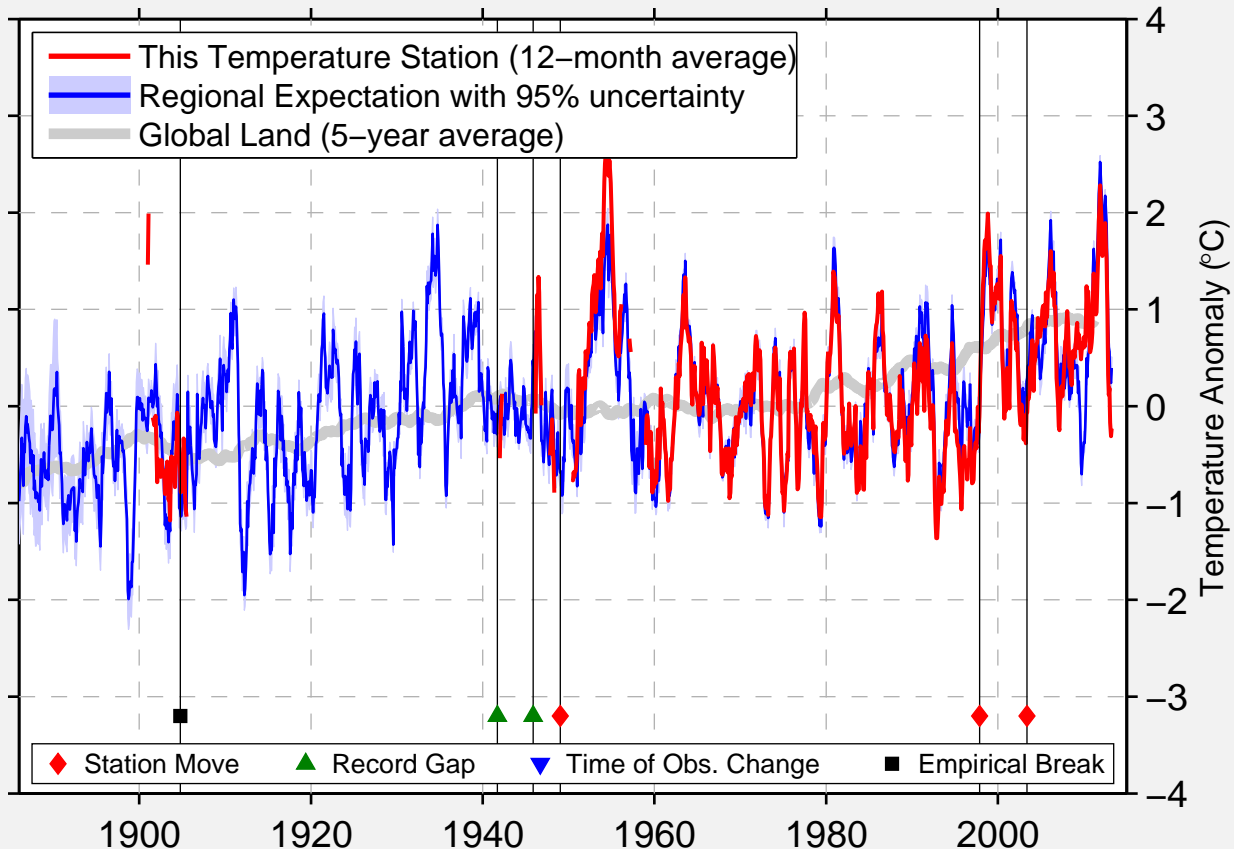

TALOGA

36.038 N, 98.959 W (United States)

Data Quality Controlled and Aligned at Breakpoints

Berkeley Earth