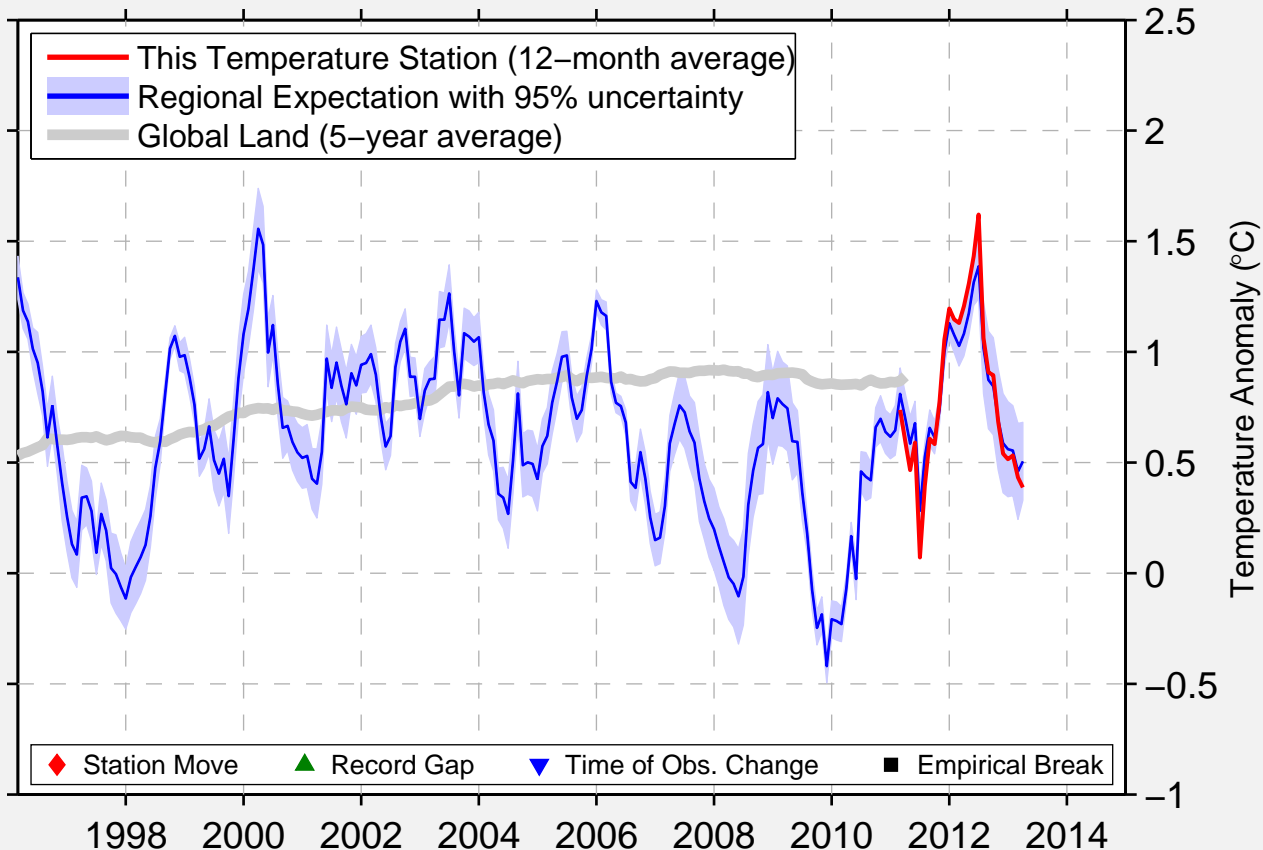

# NAGEEZI 18 SSW

36.035 N, 107.905 W (United States)

Data Quality Controlled and Aligned at Breakpoints

Berkeley Earth