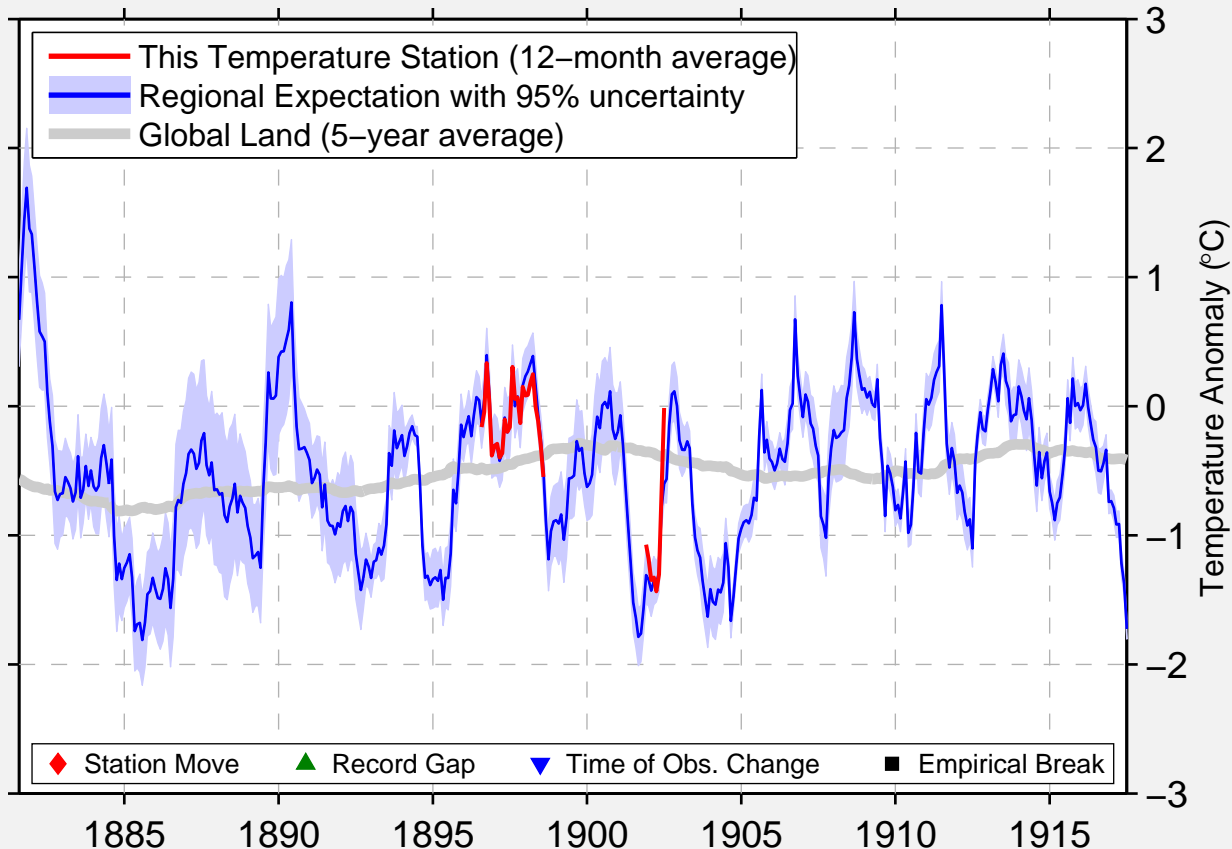

# LIBERTY

36.033 N, 85.950 W (United States)

Data Quality Controlled and Aligned at Breakpoints

Berkeley Earth