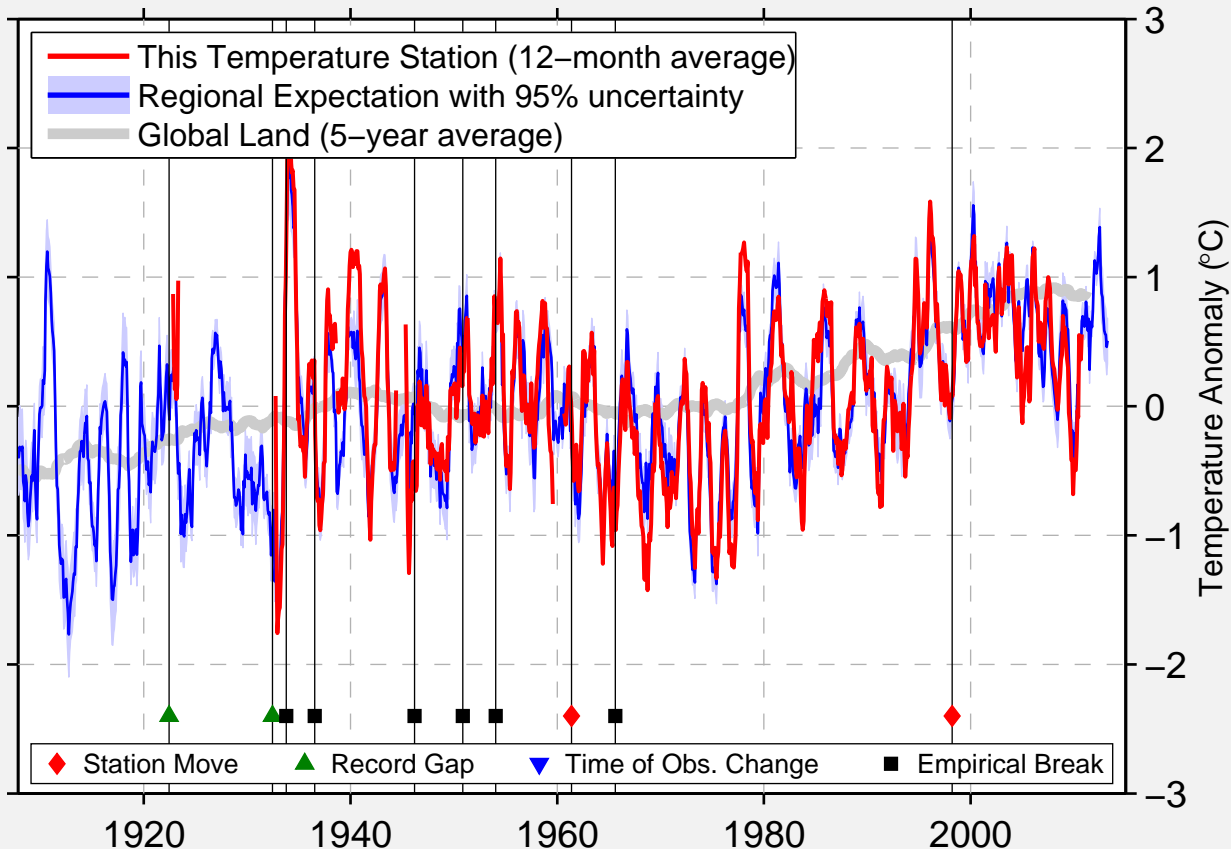

CHACO CANYON NATL MON

36.029 N, 107.911 W (United States)

Data Quality Controlled and Aligned at Breakpoints

Berkeley Earth