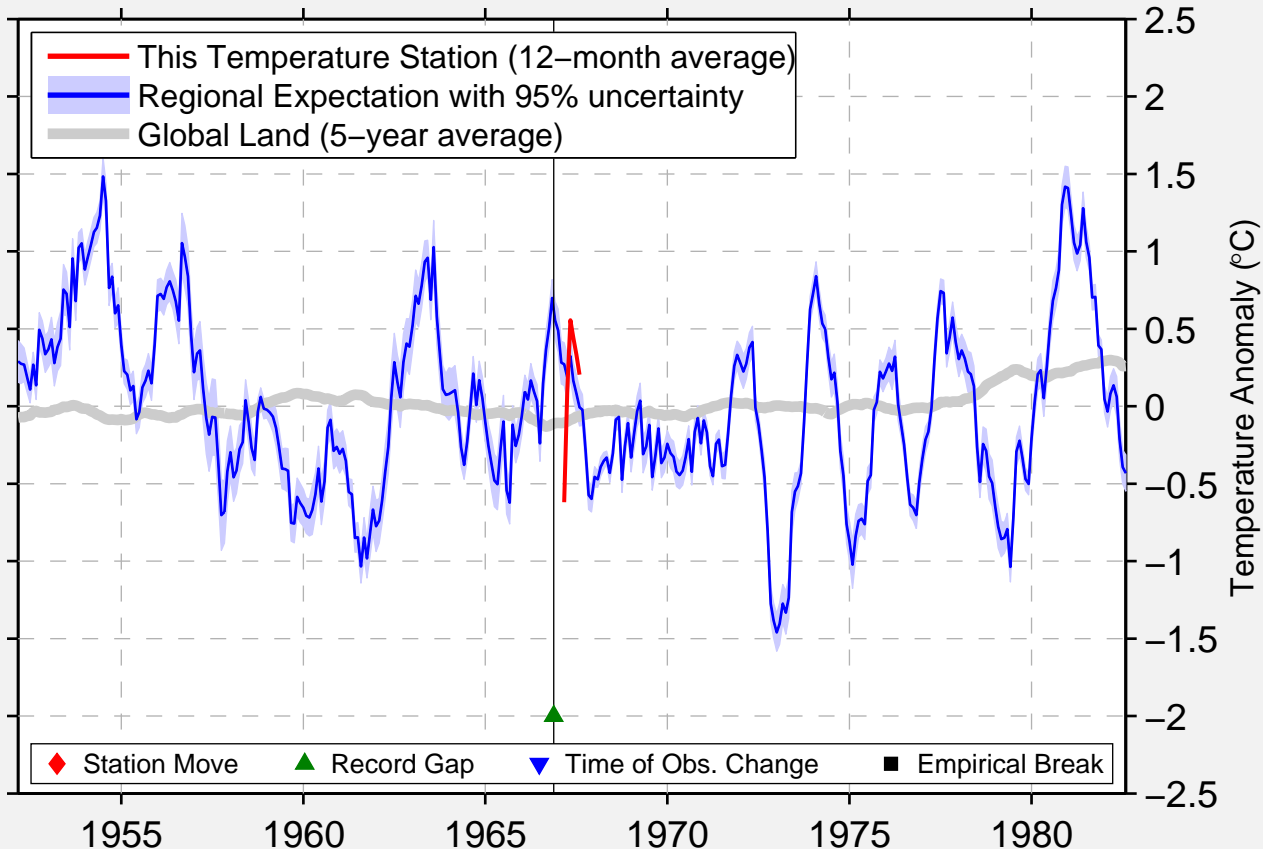

BUEYEROS 4 NW

36.017 N, 103.733 W (United States)

Data Quality Controlled and Aligned at Breakpoints

Berkeley Earth