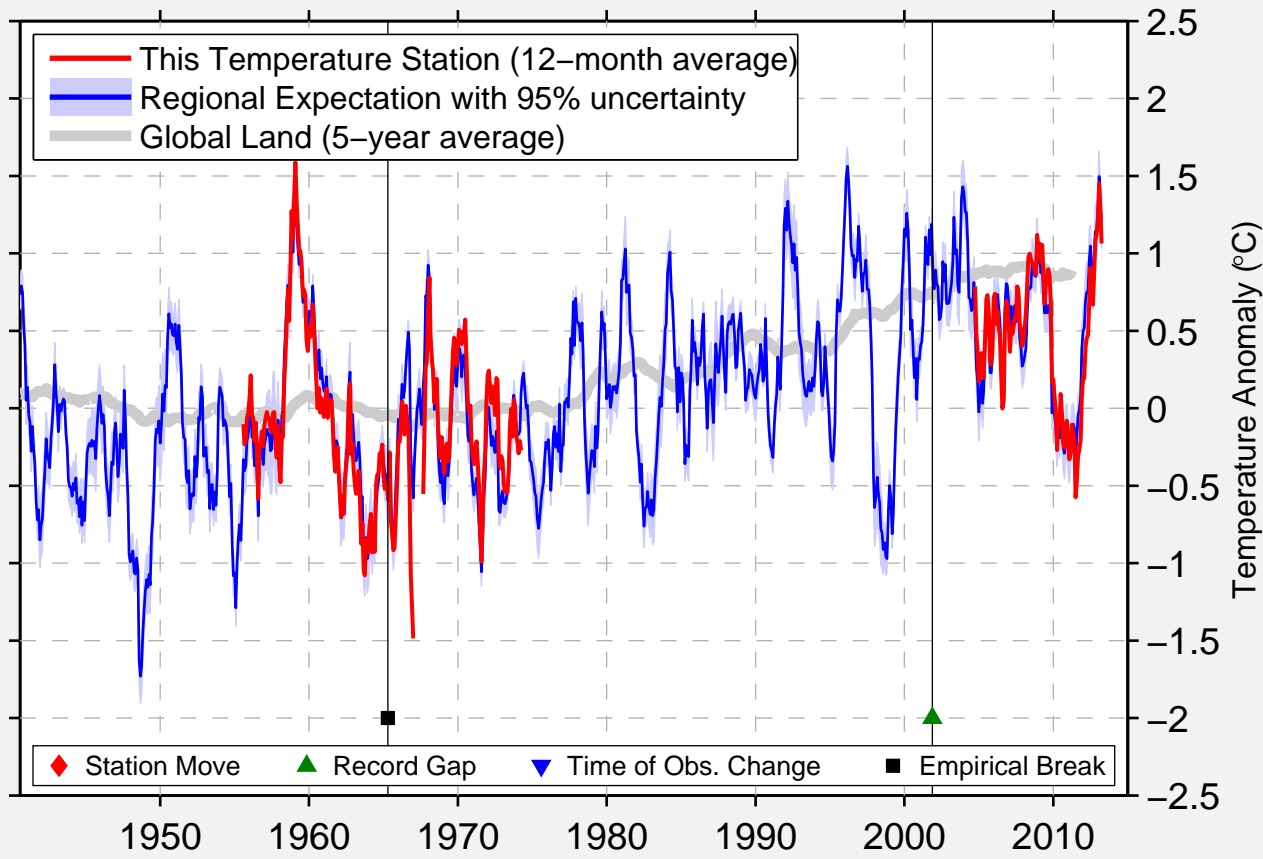

# KETTLEMAN CITY

36.004 N, 119.960 W (United States)

Data Quality Controlled and Aligned at Breakpoints

Berkeley Earth