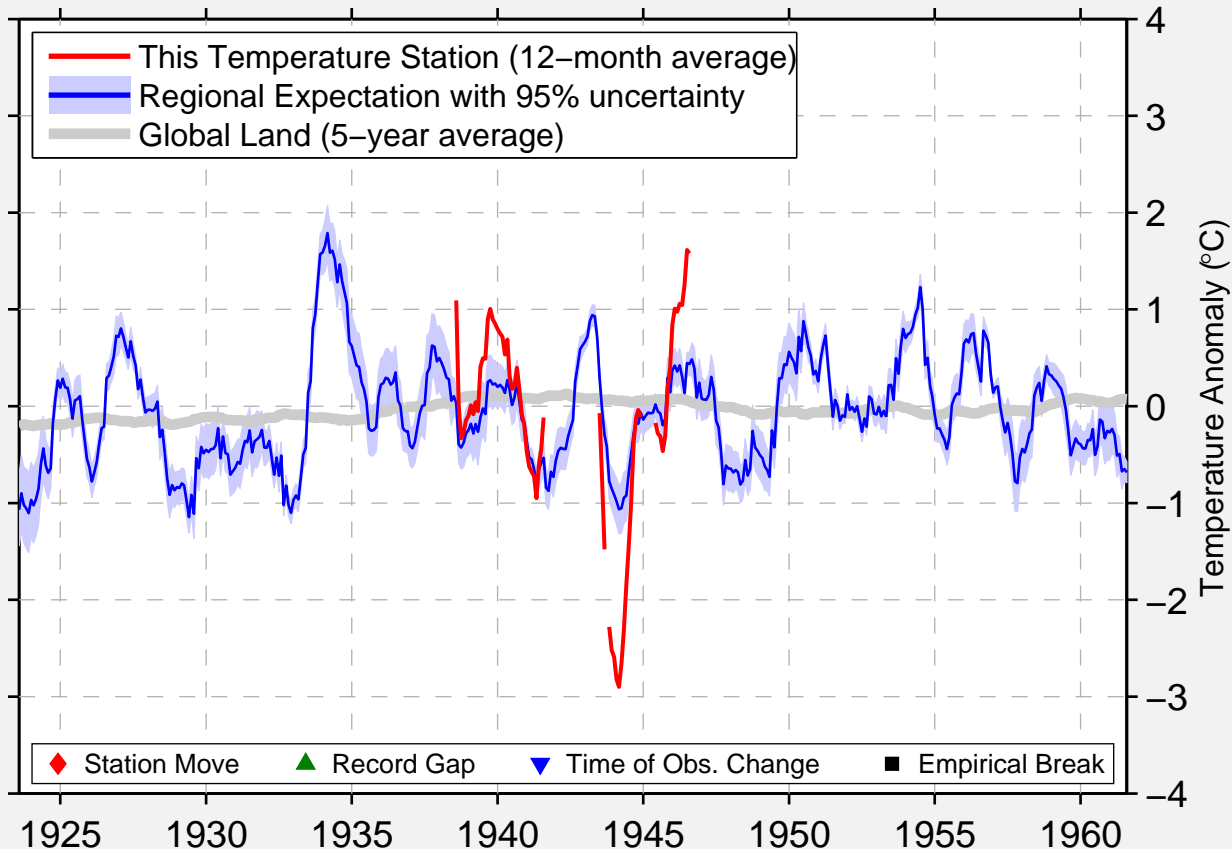

# SANTA CLARA RANGER STN

36.000 N, 106.283 W (United States)

Data Quality Controlled and Aligned at Breakpoints

Berkeley Earth