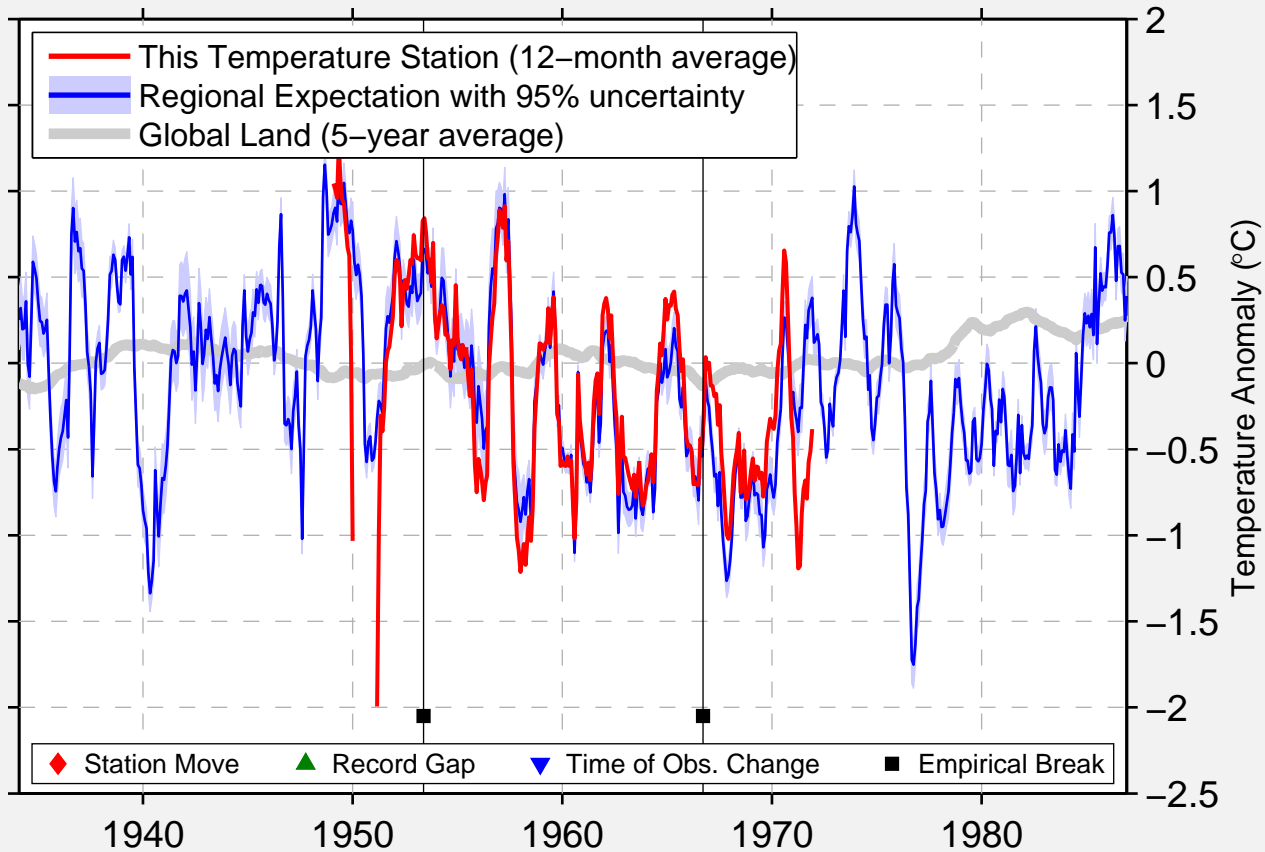

MORTIMER

35.983 N, 81.783 W (United States)

Data Quality Controlled and Aligned at Breakpoints

Berkeley Earth