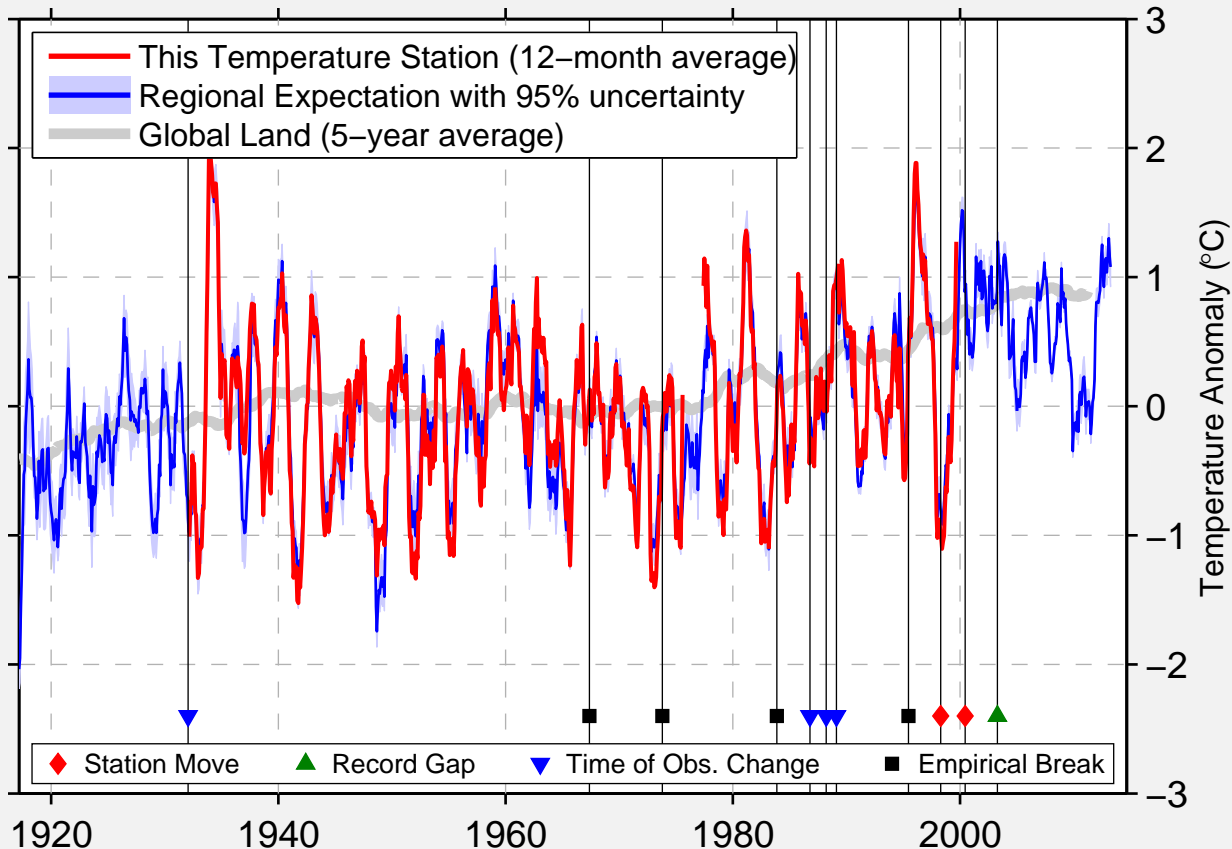

# BOULDER CITY

35.980 N, 114.846 W (United States)

Data Quality Controlled and Aligned at Breakpoints

Berkeley Earth