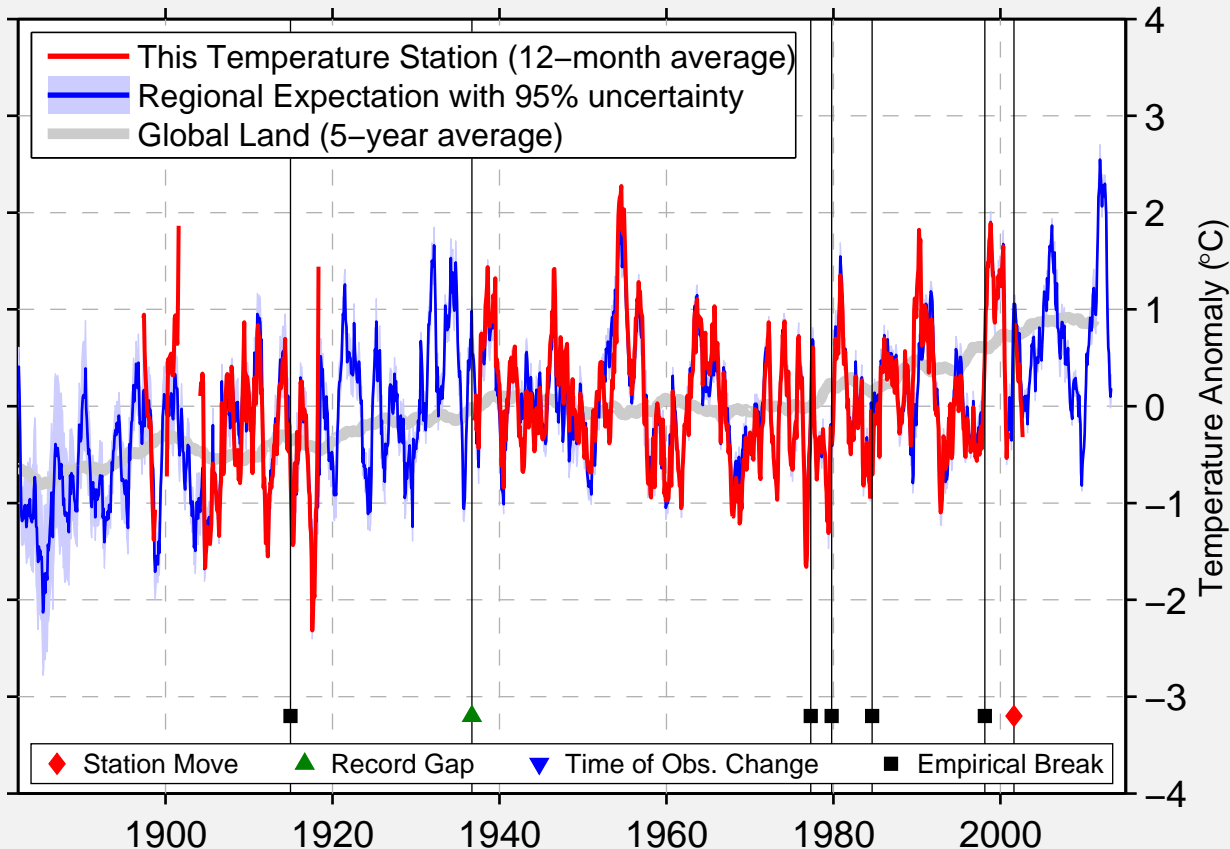

WAGONER

35.968 N, 95.374 W (United States)

Data Quality Controlled and Aligned at Breakpoints

Berkeley Earth