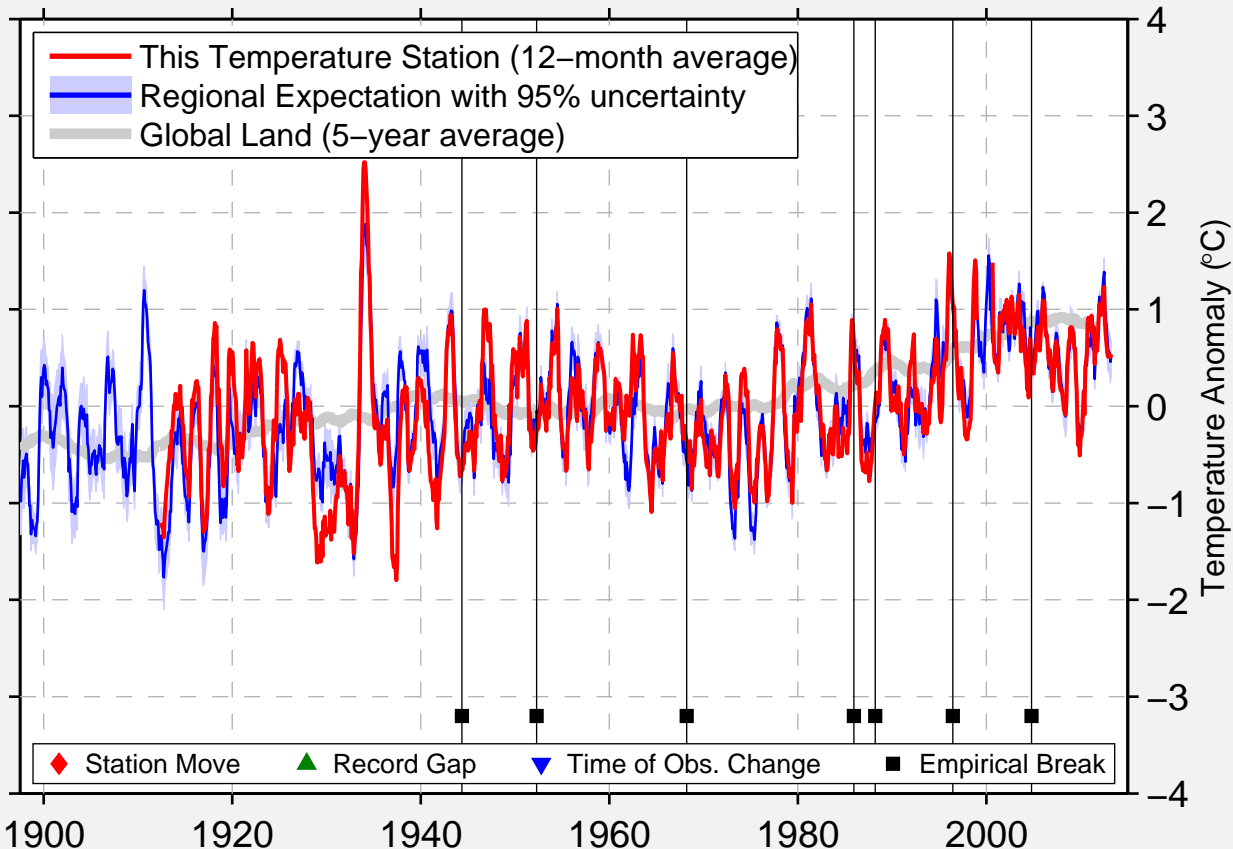

WOLF CANYON, NM USA
35.954 N, 106.754 W (United States)

Data Quality Controlled and Aligned at Breakpoints

Berkeley Earth