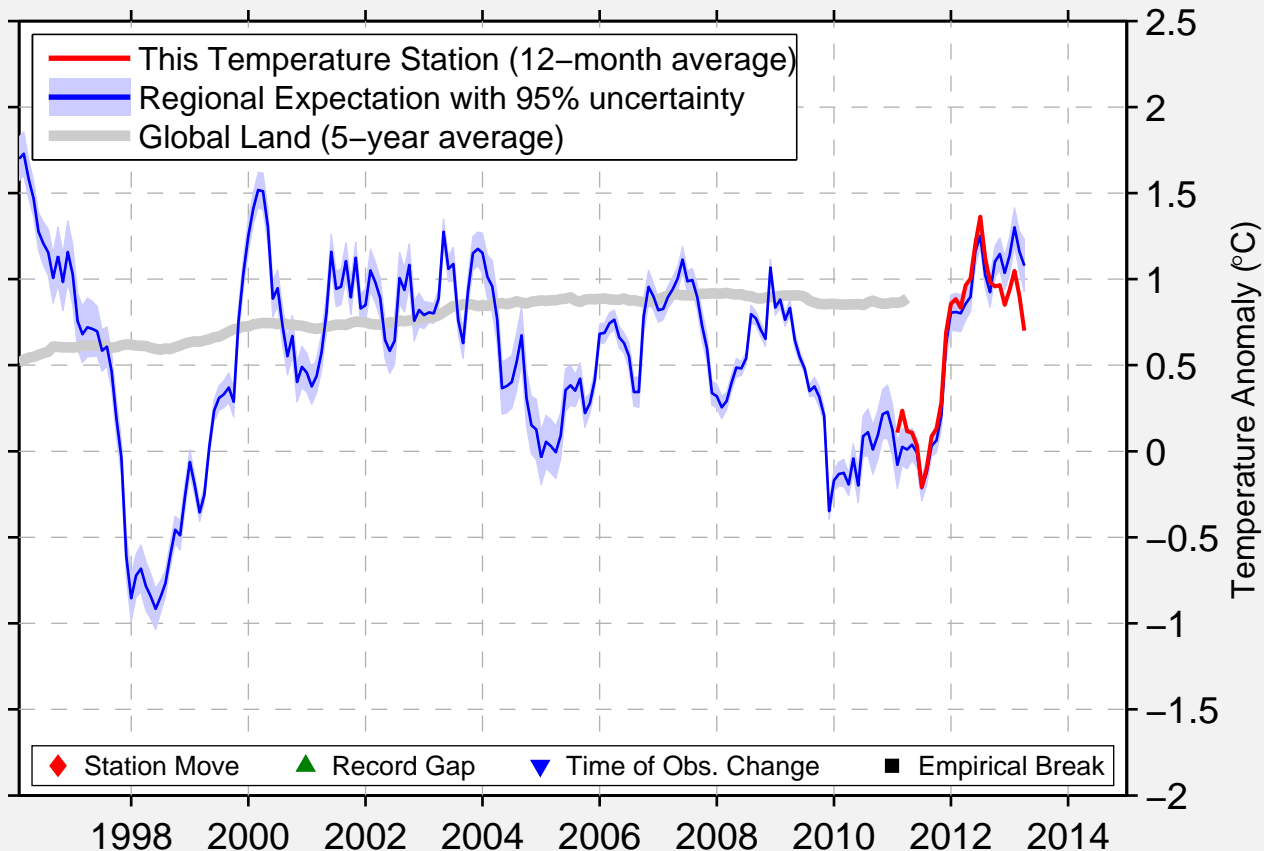

BOULDER CITY MUNI

35.947 N, 114.861 W (United States)

Data Quality Controlled and Aligned at Breakpoints

Berkeley Earth