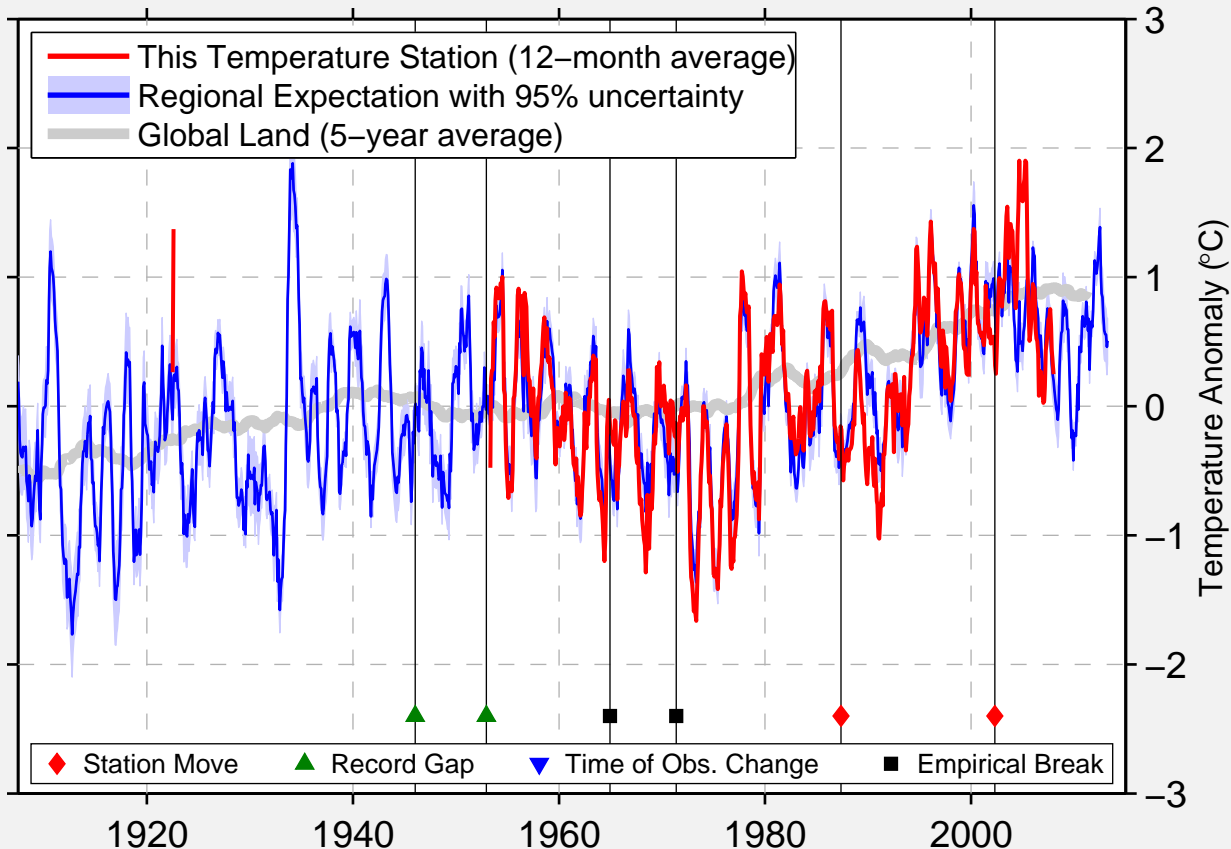

STAR LAKE

35.933 N, 107.467 W (United States)

Data Quality Controlled and Aligned at Breakpoints

Berkeley Earth