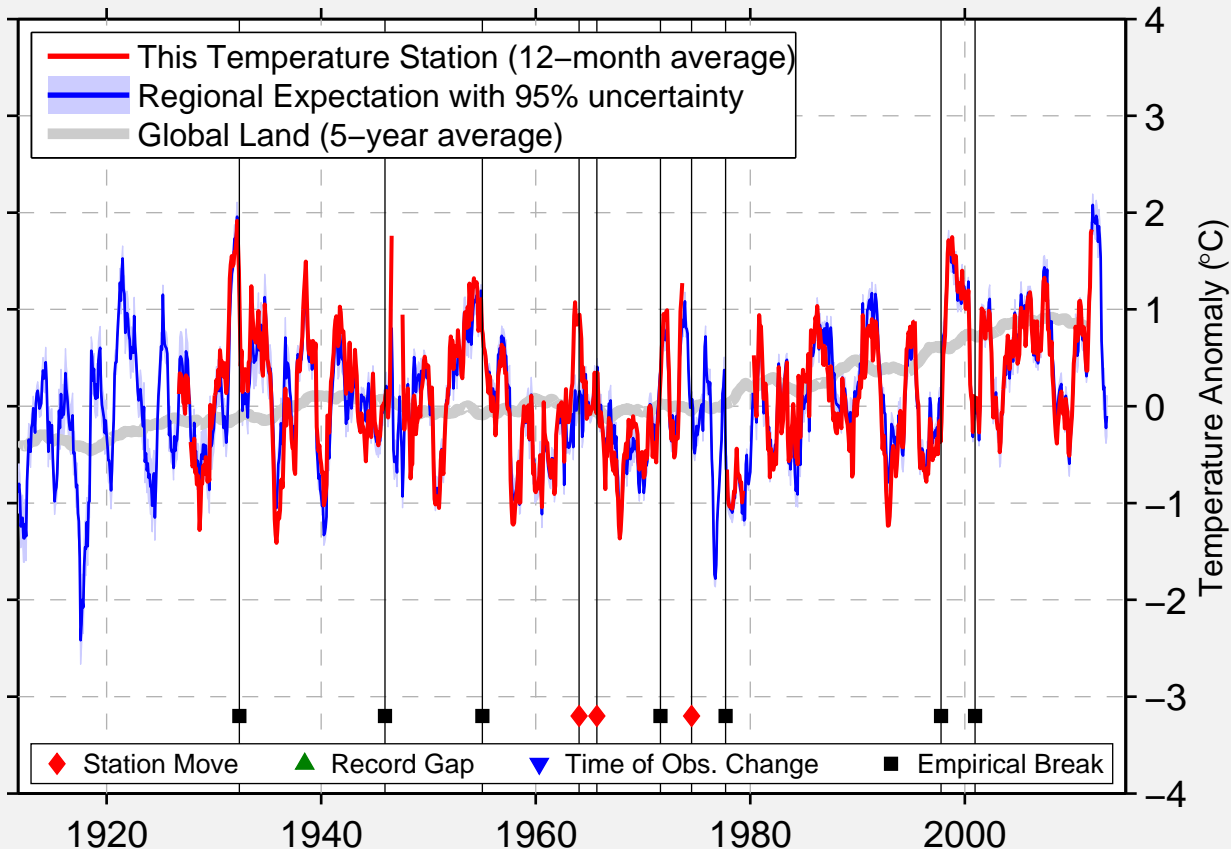

# BLYTHEVILLE

35.924 N, 89.904 W (United States)

Data Quality Controlled and Aligned at Breakpoints

Berkeley Earth