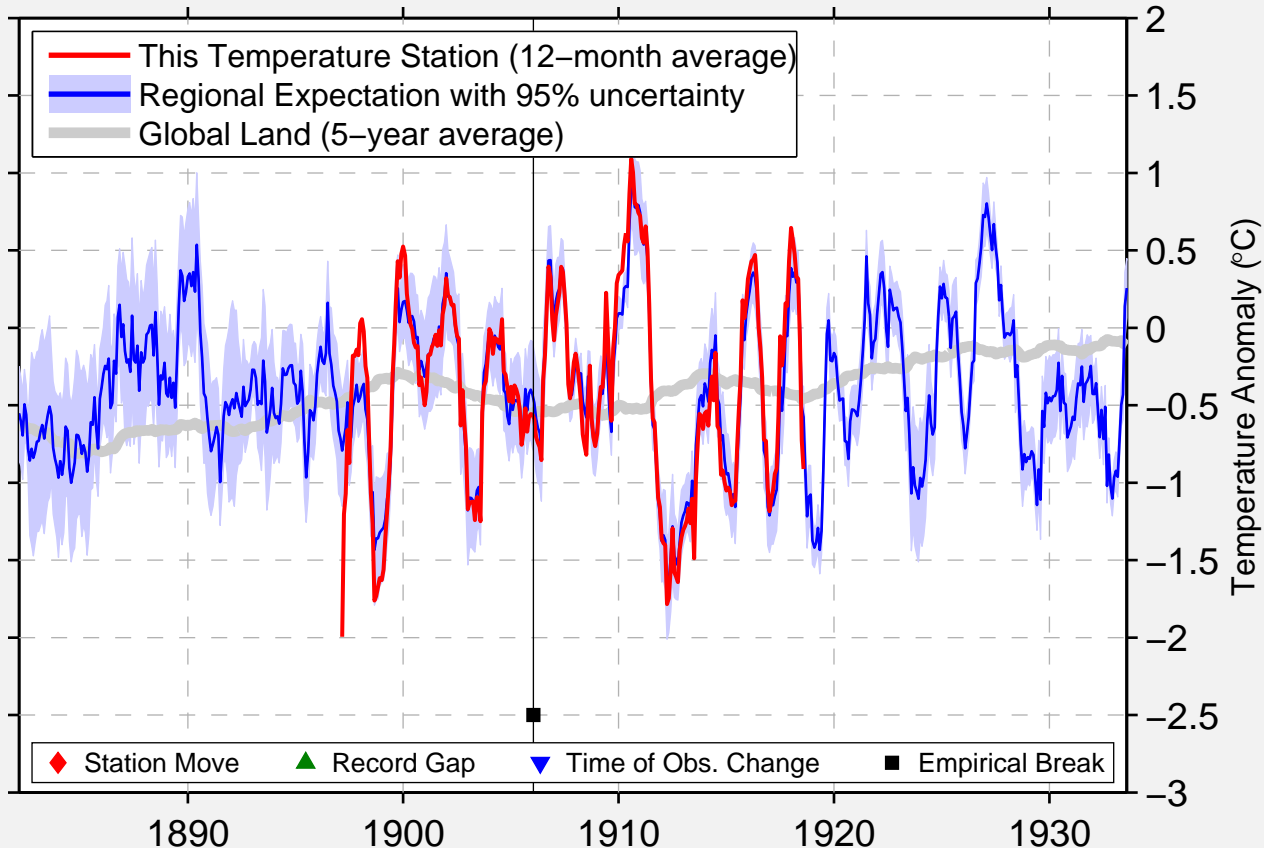

FT UNION

35.900 N, 105.033 W (United States)

◆ Station Move ▲ Record Gap ▼ Time of Obs. Change ■ Empirical Break