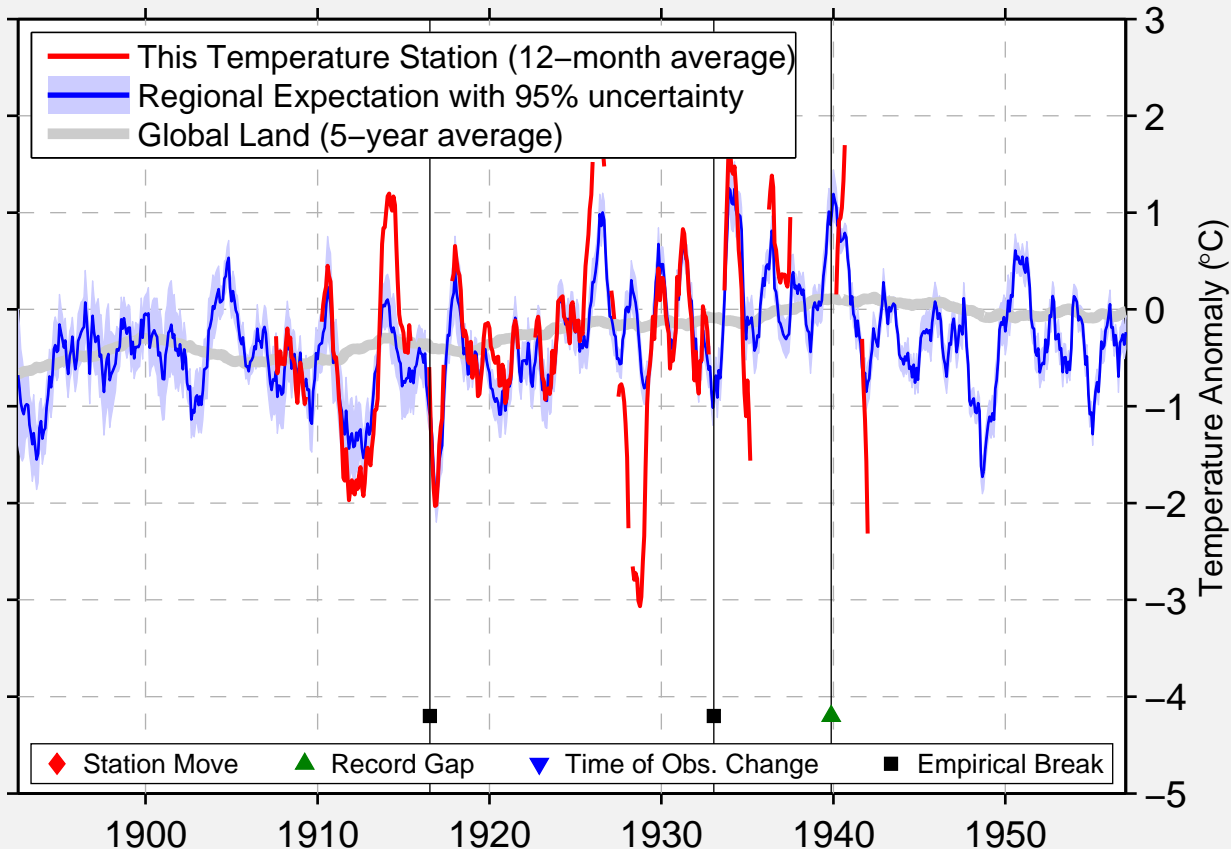

CALIF HOT SPRINGS RS

35.883 N, 118.683 W (United States)

Data Quality Controlled and Aligned at Breakpoints

Berkeley Earth