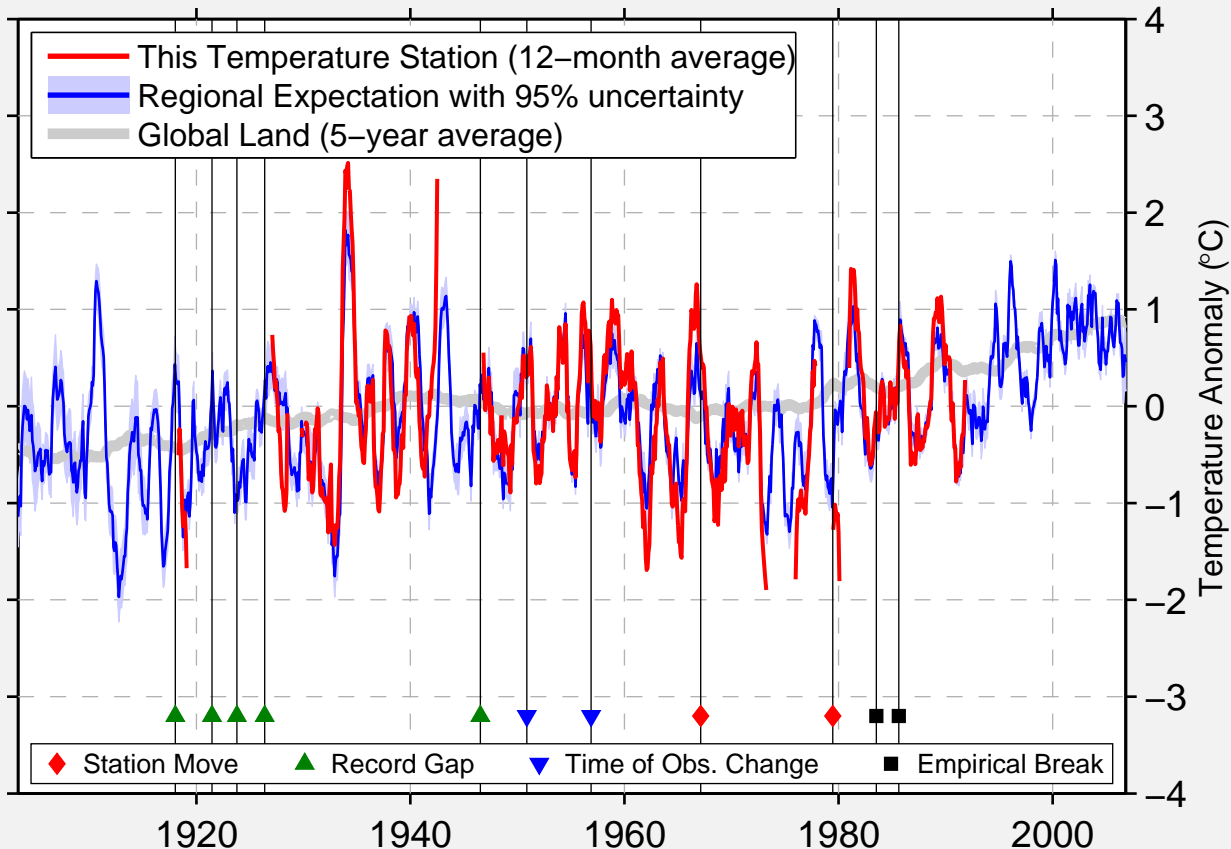

TOHATCHI 1 ESE

35.877 N, 108.689 W (United States)

Data Quality Controlled and Aligned at Breakpoints

Berkeley Earth