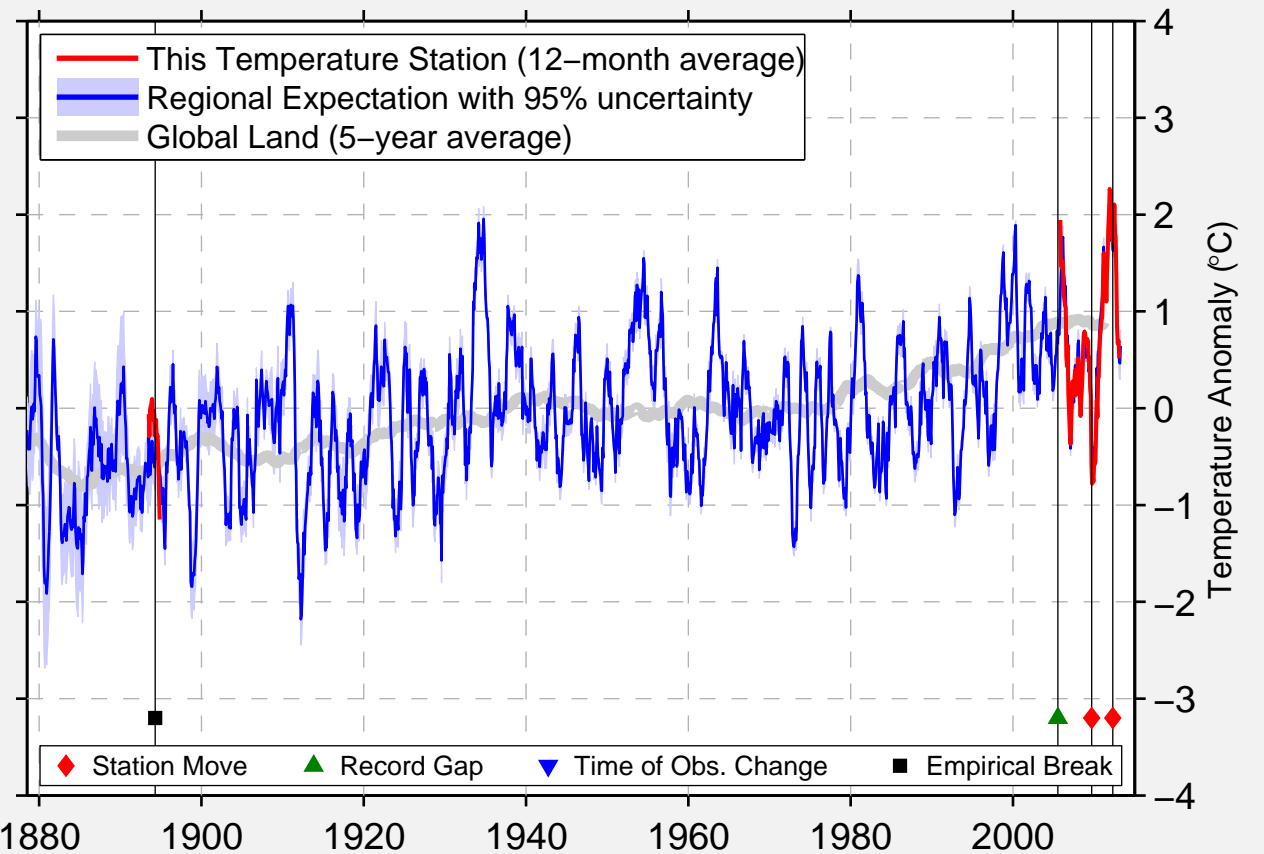

# HARTLEY 4 ESE

35.872 N, 102.358 W (United States)

Data Quality Controlled and Aligned at Breakpoints

Berkeley Earth