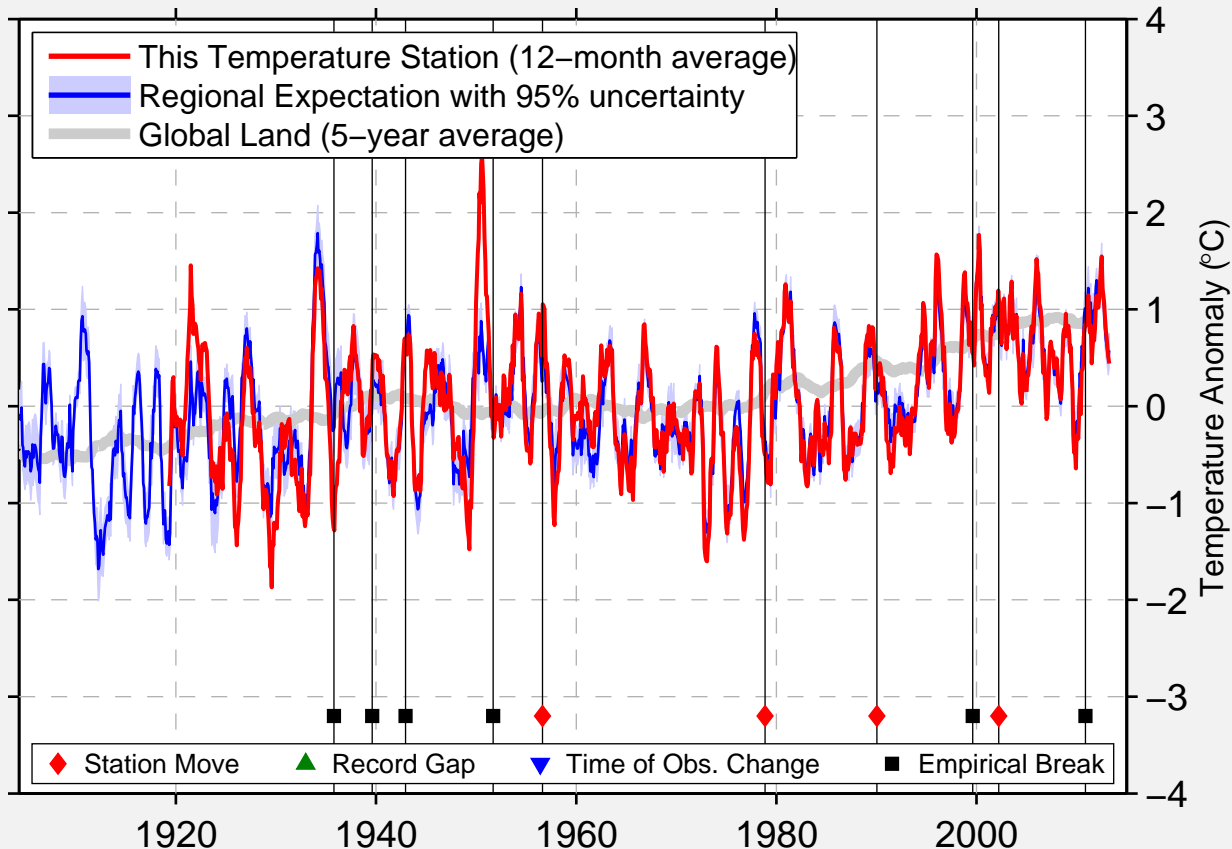

LOS ALAMOS, NM USA

35.864 N, 106.321 W (United States)

Data Quality Controlled and Aligned at Breakpoints

Berkeley Earth