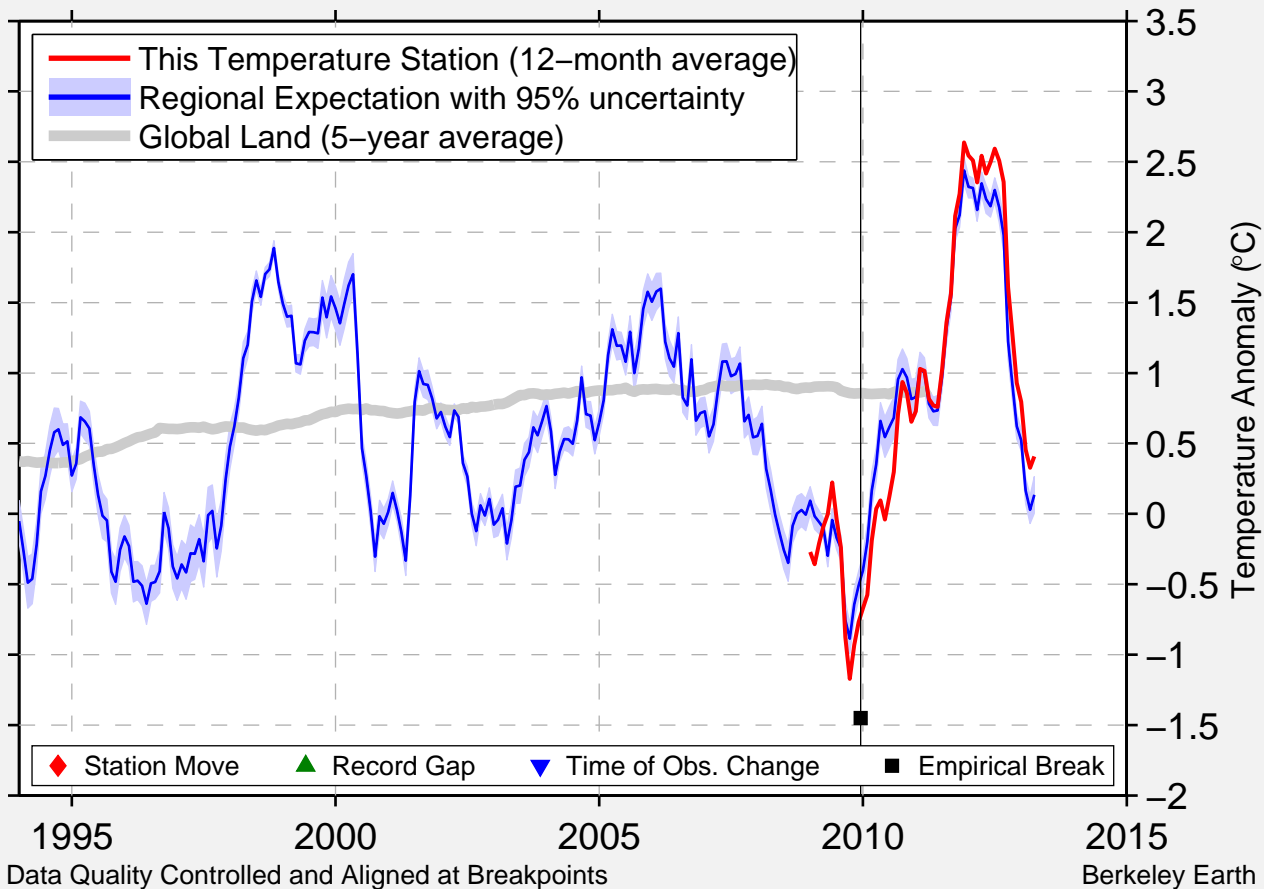

WINSLOW 7NE

35.855 N, 94.020 W (United States)

Data Quality Controlled and Aligned at Breakpoints

Berkeley Earth