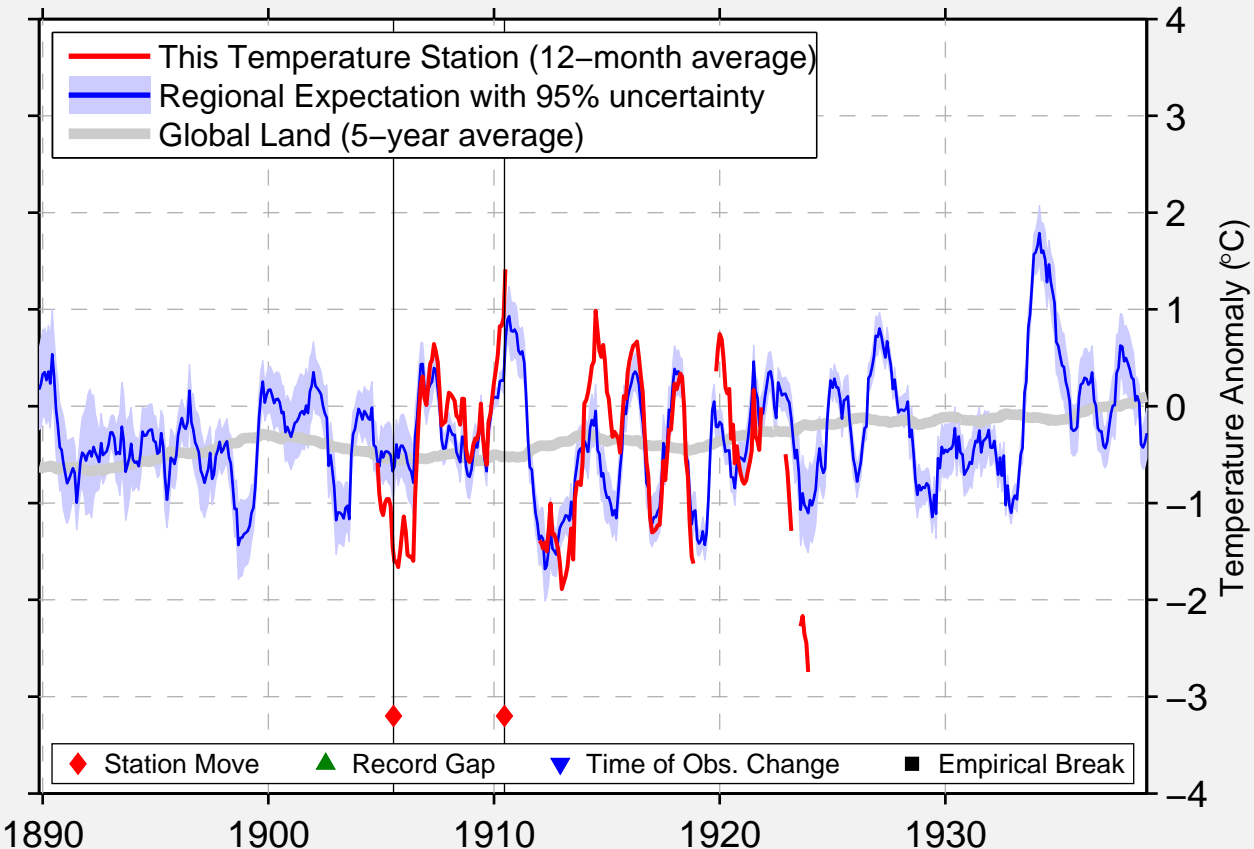

ROCIADA

35.850 N, 105.433 W (United States)

Data Quality Controlled and Aligned at Breakpoints

Berkeley Earth