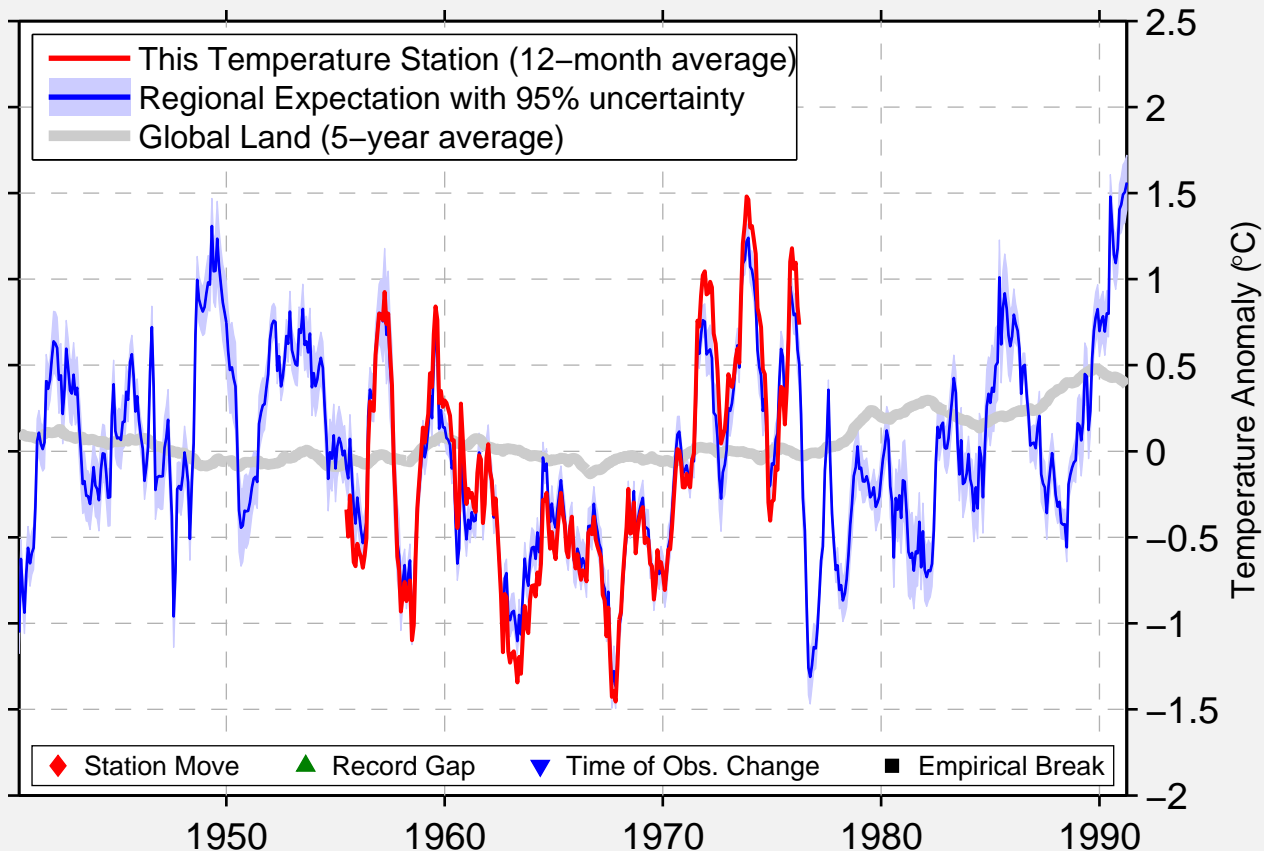

BODIE ISLAND

35.833 N, 75.550 W (United States)

Data Quality Controlled and Aligned at Breakpoints

Berkeley Earth