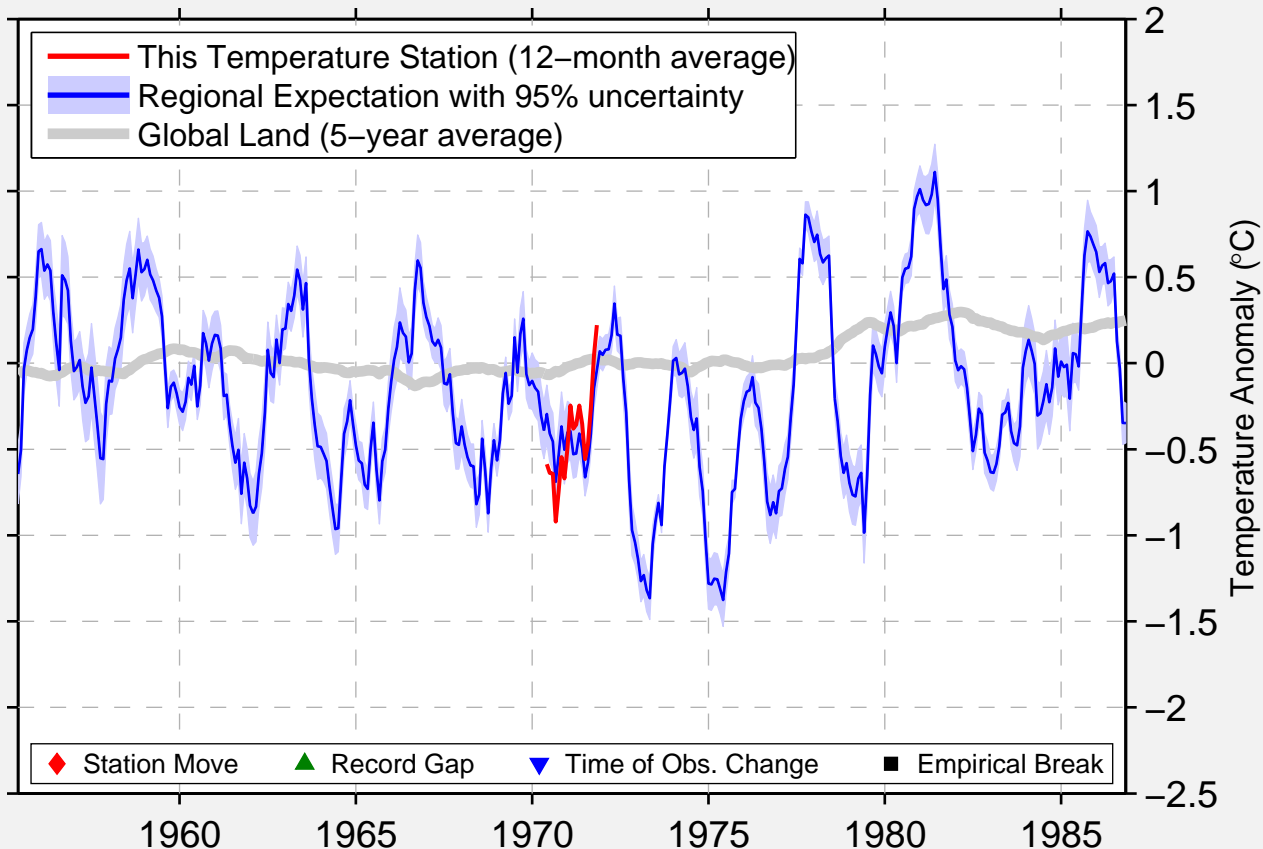

STEPP RANCH

35.833 N, 107.917 W (United States)

Data Quality Controlled and Aligned at Breakpoints

Berkeley Earth