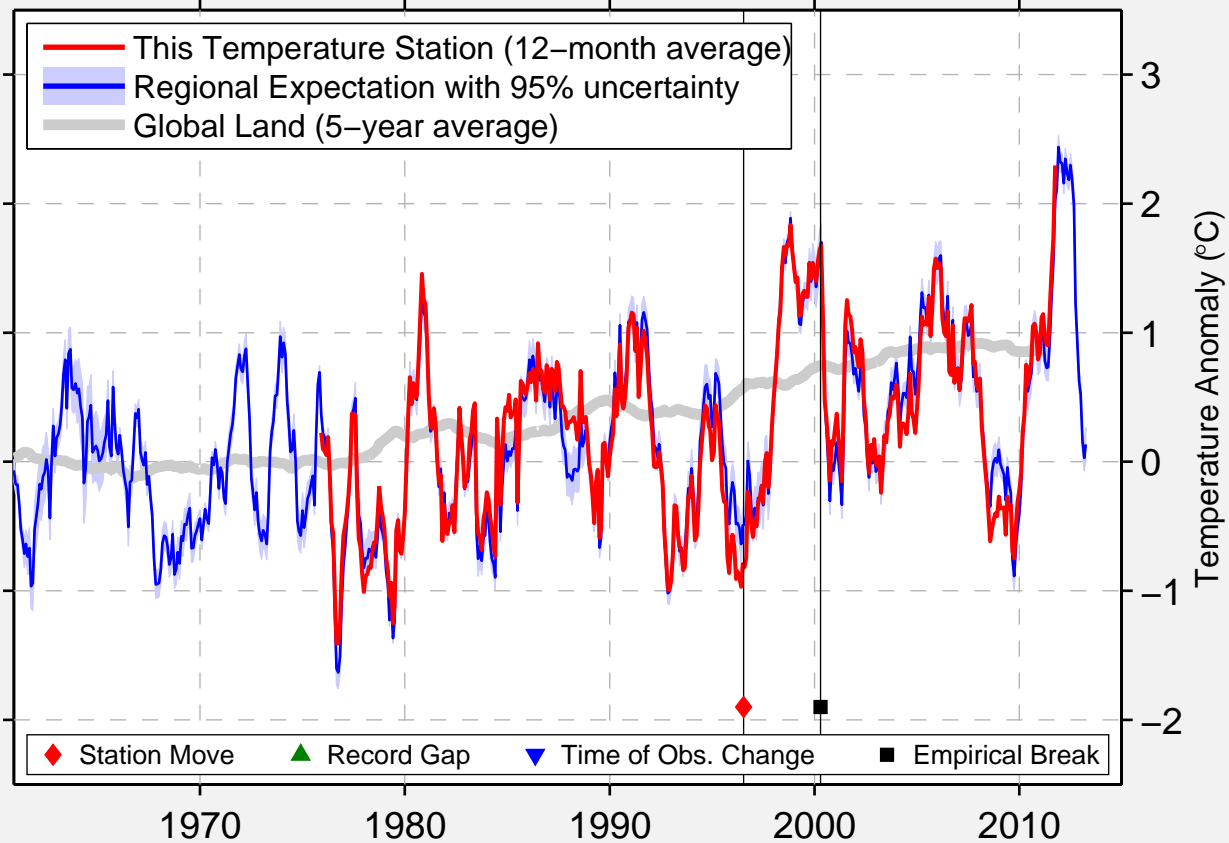

DEER

35.827 N, 93.204 W (United States)

Data Quality Controlled and Aligned at Breakpoints

Berkeley Earth