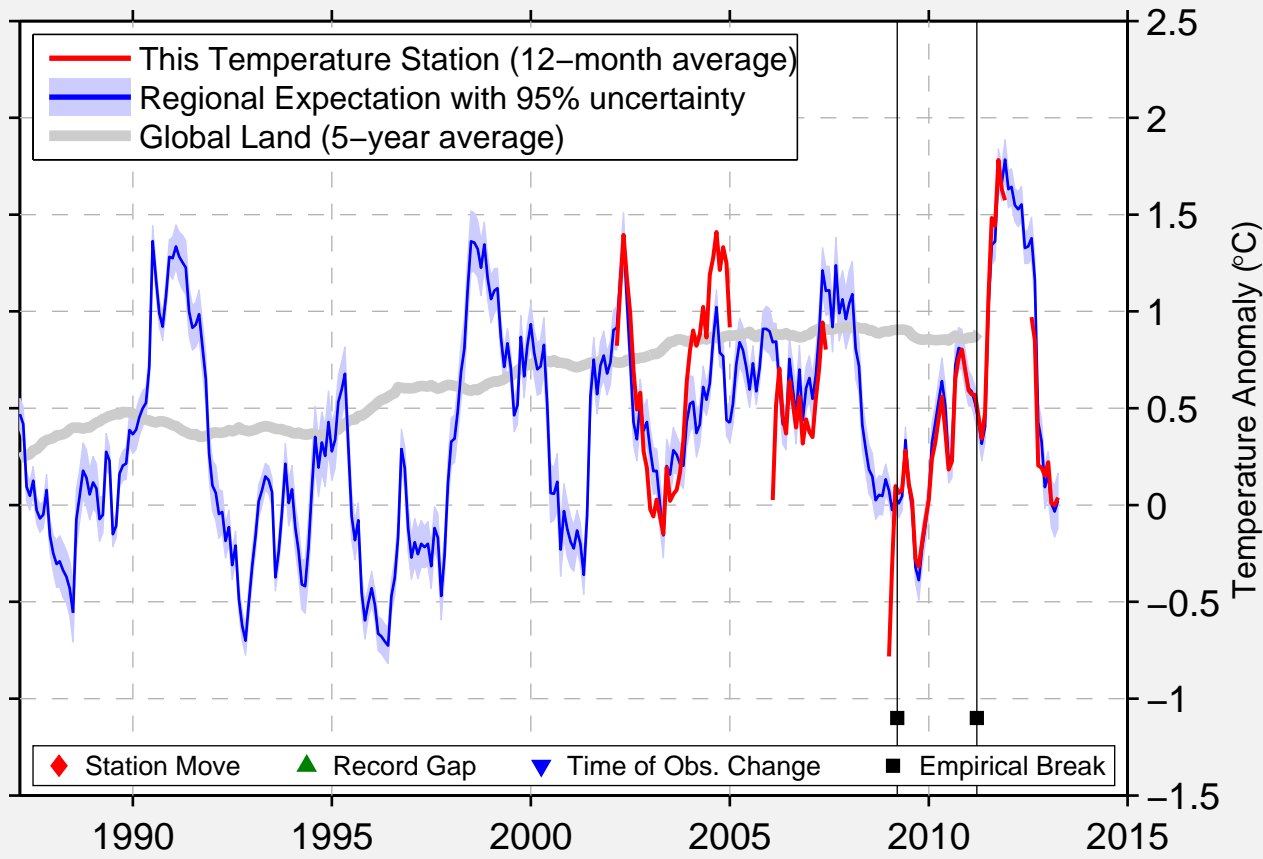

# FOOTHILLS RGNL

35.819 N, 81.614 W (United States)

Data Quality Controlled and Aligned at Breakpoints

Berkeley Earth