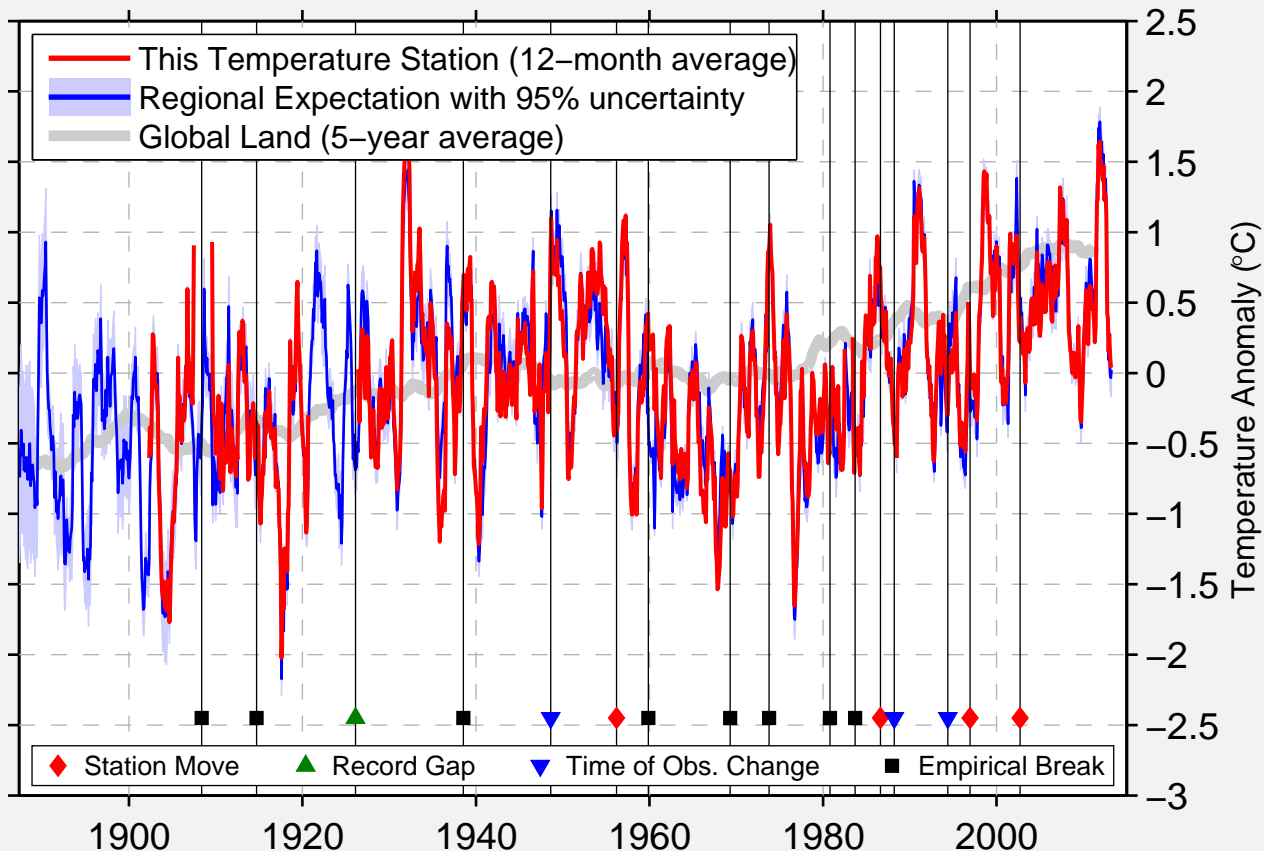

STATESVILLE 2 NNE

35.810 N, 80.881 W (United States)

Data Quality Controlled and Aligned at Breakpoints

Berkeley Earth