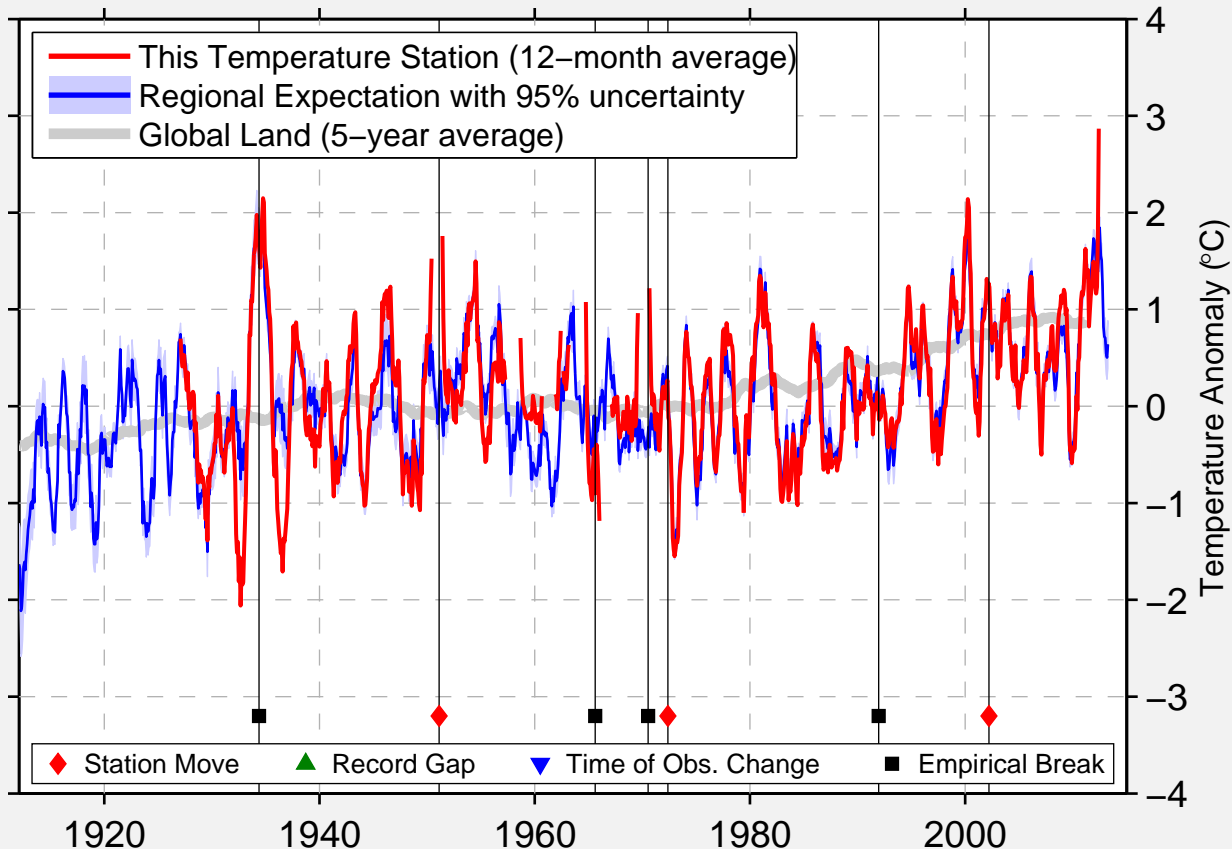

MOSQUERO 1 NE

35.800 N, 103.934 W (United States)

Data Quality Controlled and Aligned at Breakpoints

Berkeley Earth