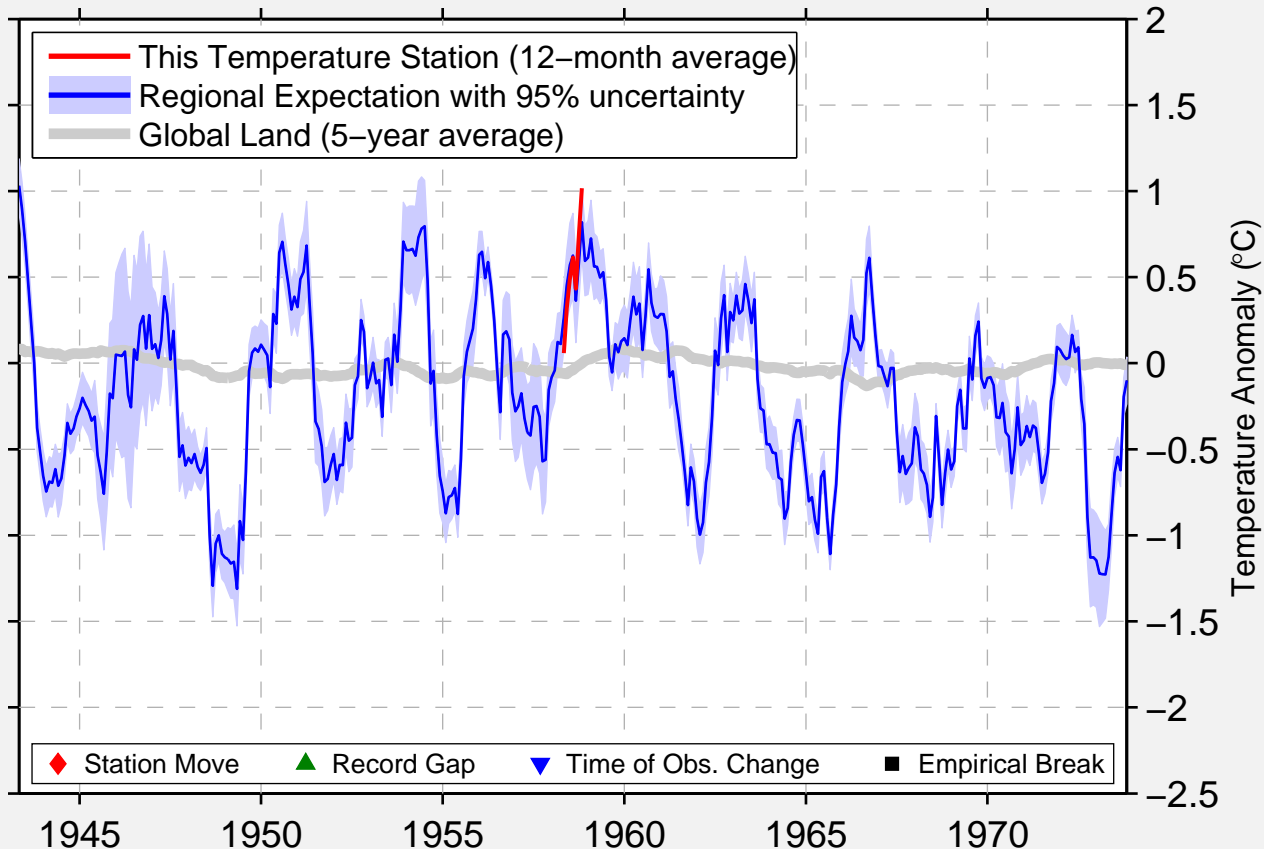

# SHONGOPOVI

35.800 N, 110.533 W (United States)

◆ Station Move    ▲ Record Gap    ▼ Time of Obs. Change    ■ Empirical Break