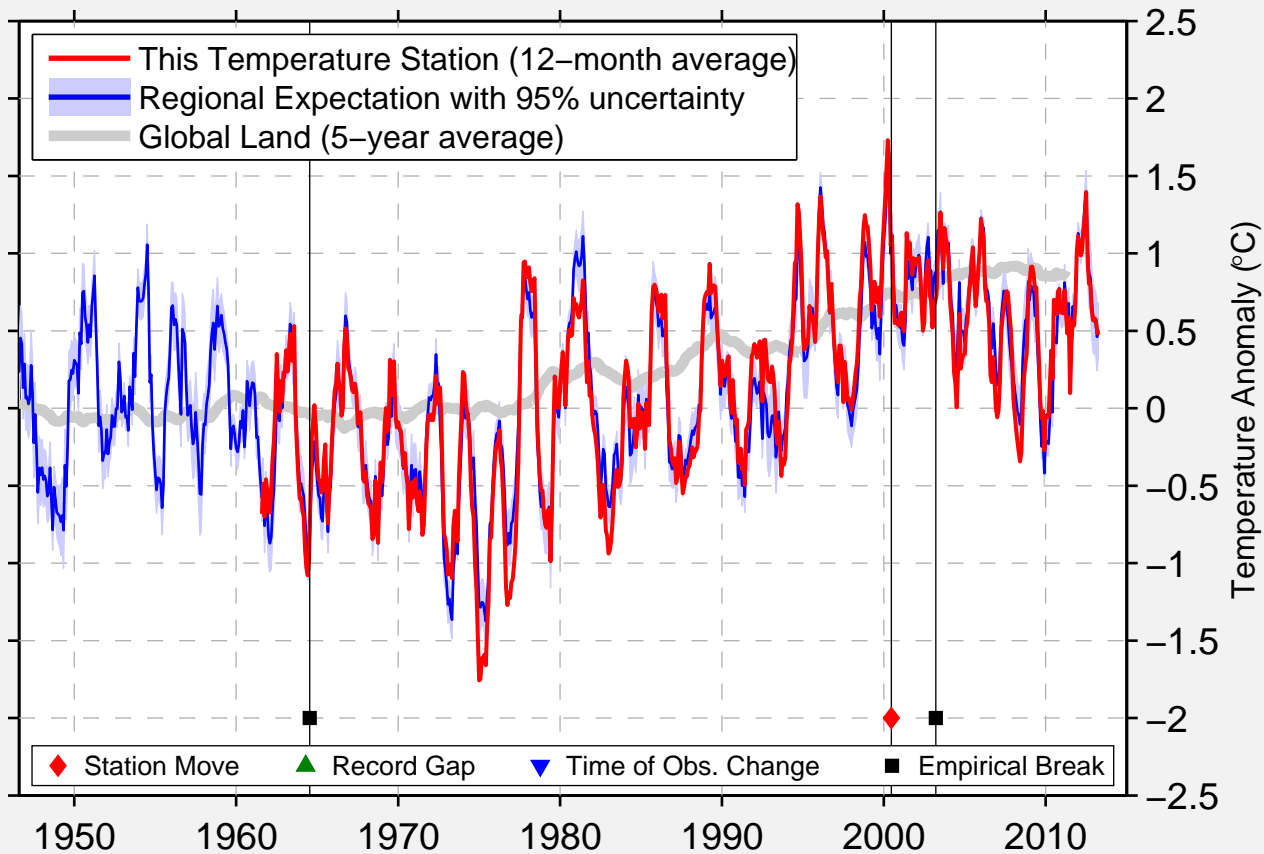

TORREON NAVAJO MISSION

35.800 N, 107.182 W (United States)

Data Quality Controlled and Aligned at Breakpoints

Berkeley Earth