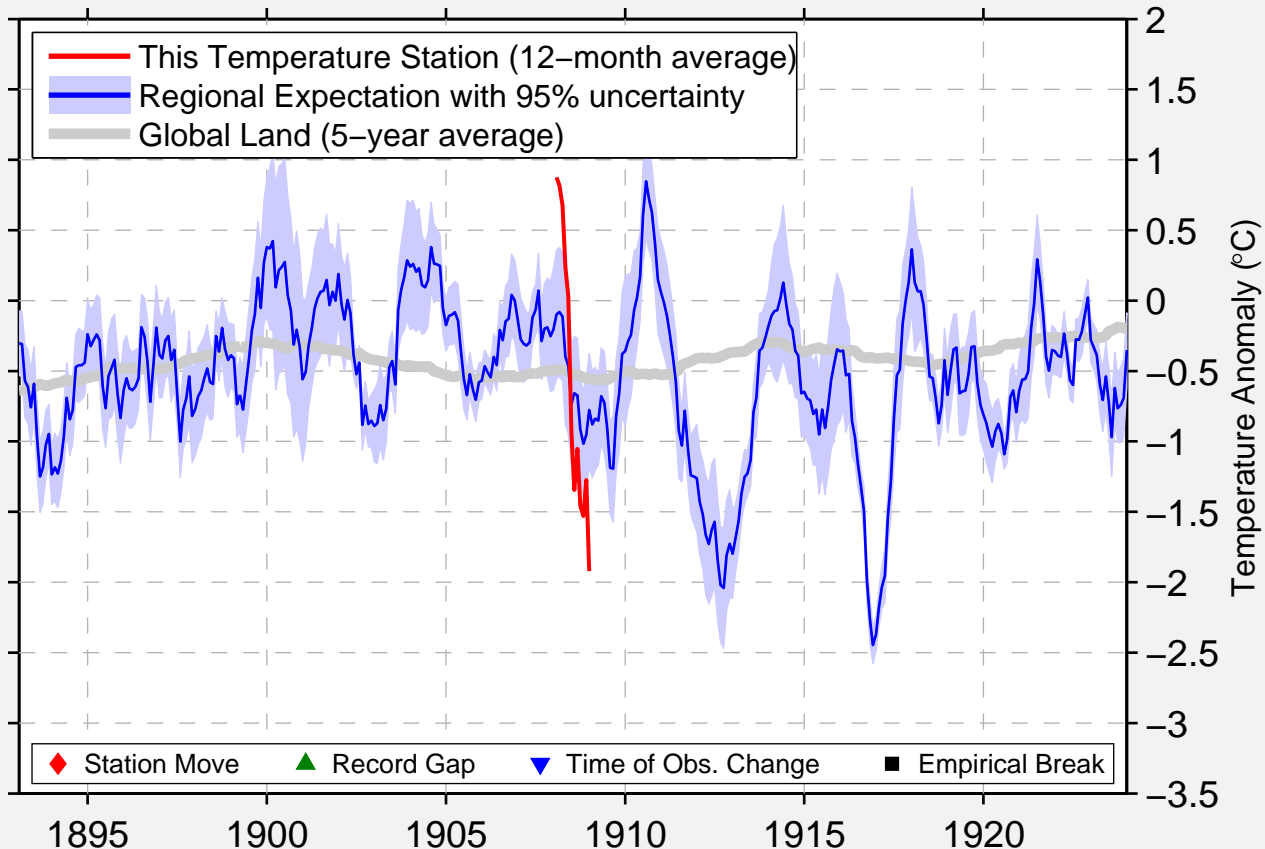

JEAN

35.783 N, 115.317 W (United States)

Data Quality Controlled and Aligned at Breakpoints

Berkeley Earth