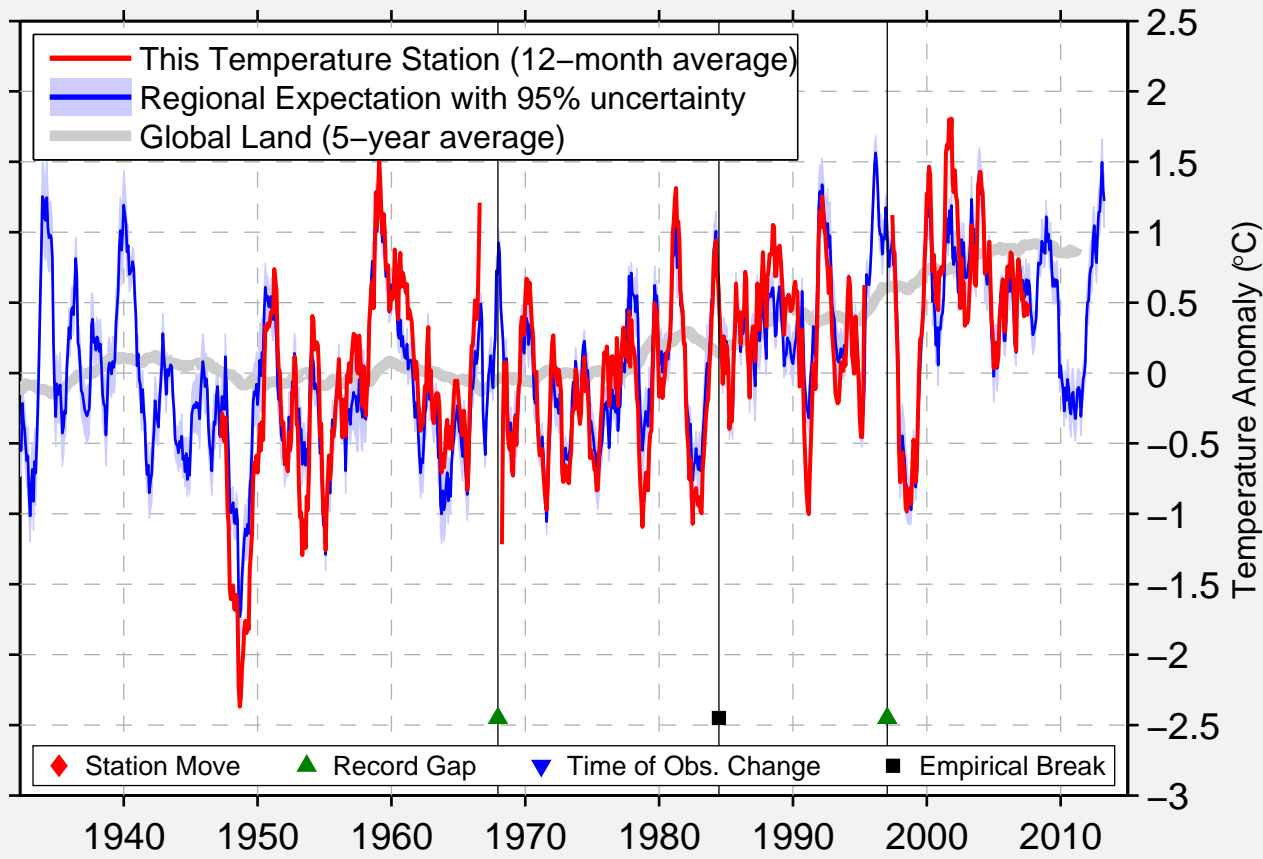

# KERN RIVER PH 3

35.783 N, 118.439 W (United States)

Data Quality Controlled and Aligned at Breakpoints

Berkeley Earth