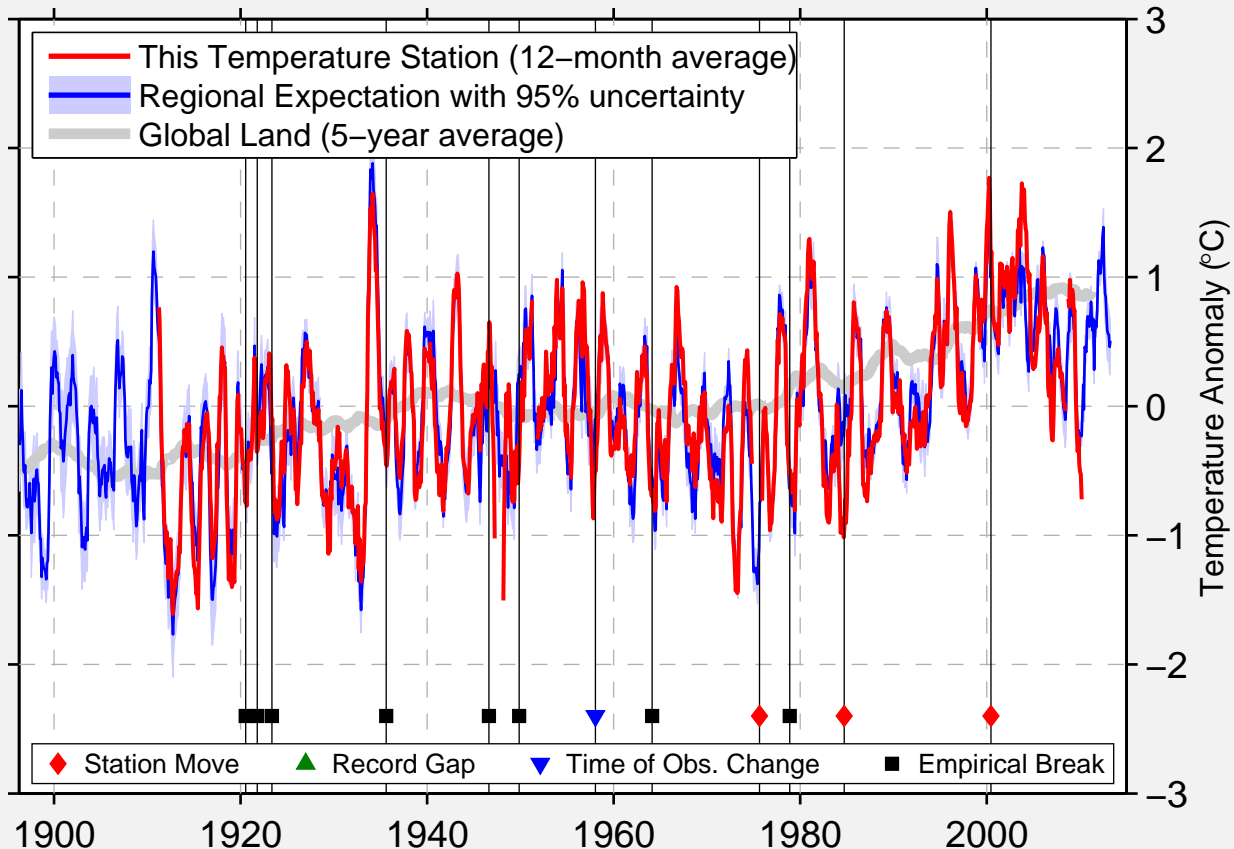

JEMEZ SPRINGS

35.772 N, 106.681 W (United States)

Data Quality Controlled and Aligned at Breakpoints

Berkeley Earth