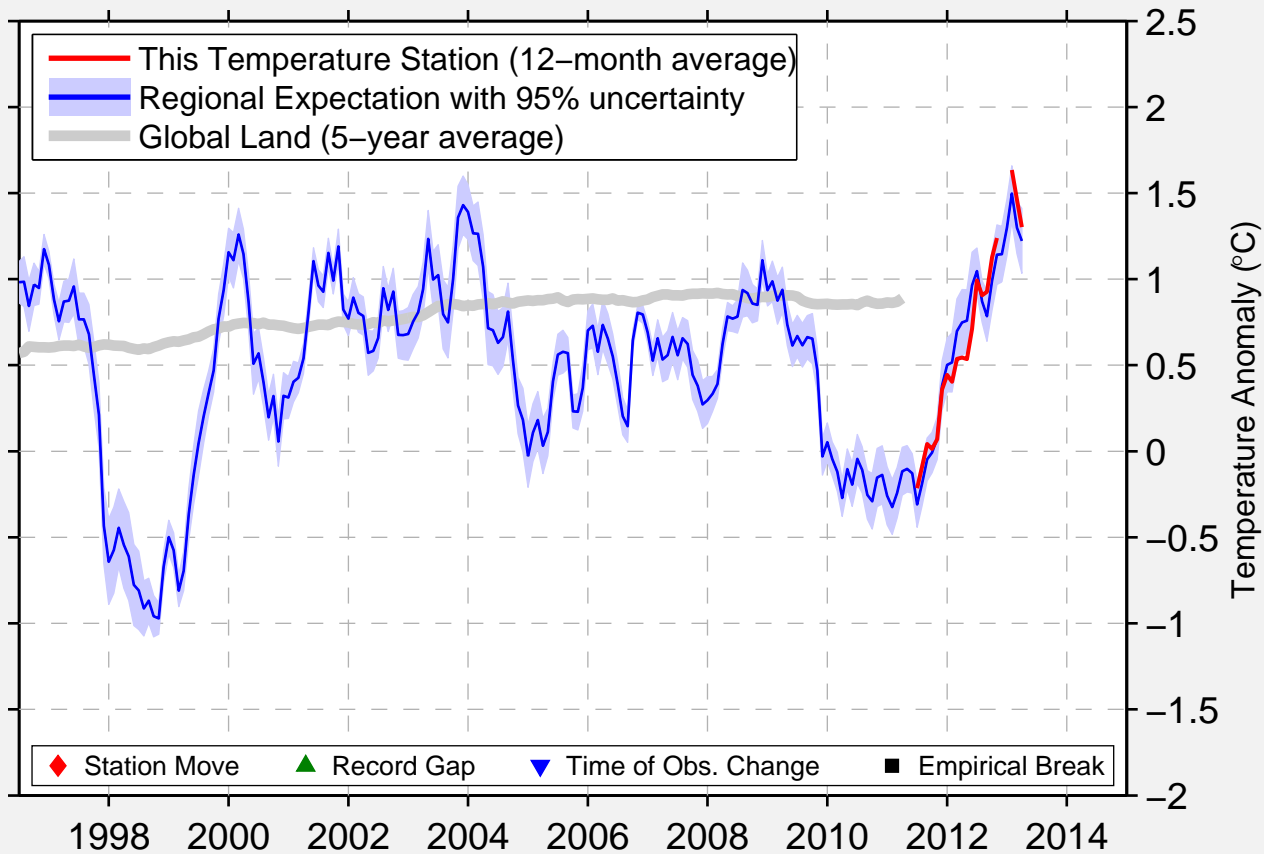

DELANO

35.767 N, 119.243 W (United States)

Data Quality Controlled and Aligned at Breakpoints

Berkeley Earth