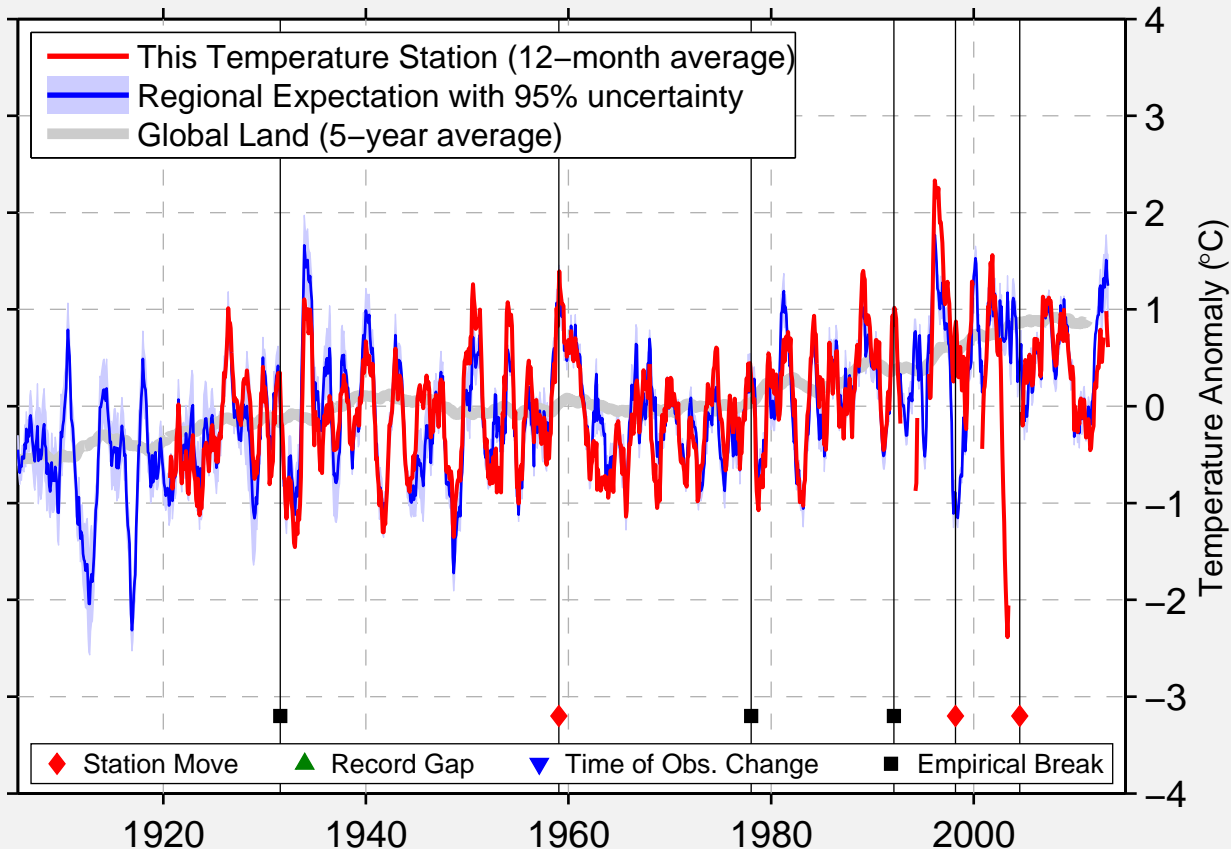

TRONA

35.764 N, 117.391 W (United States)

Data Quality Controlled and Aligned at Breakpoints

Berkeley Earth