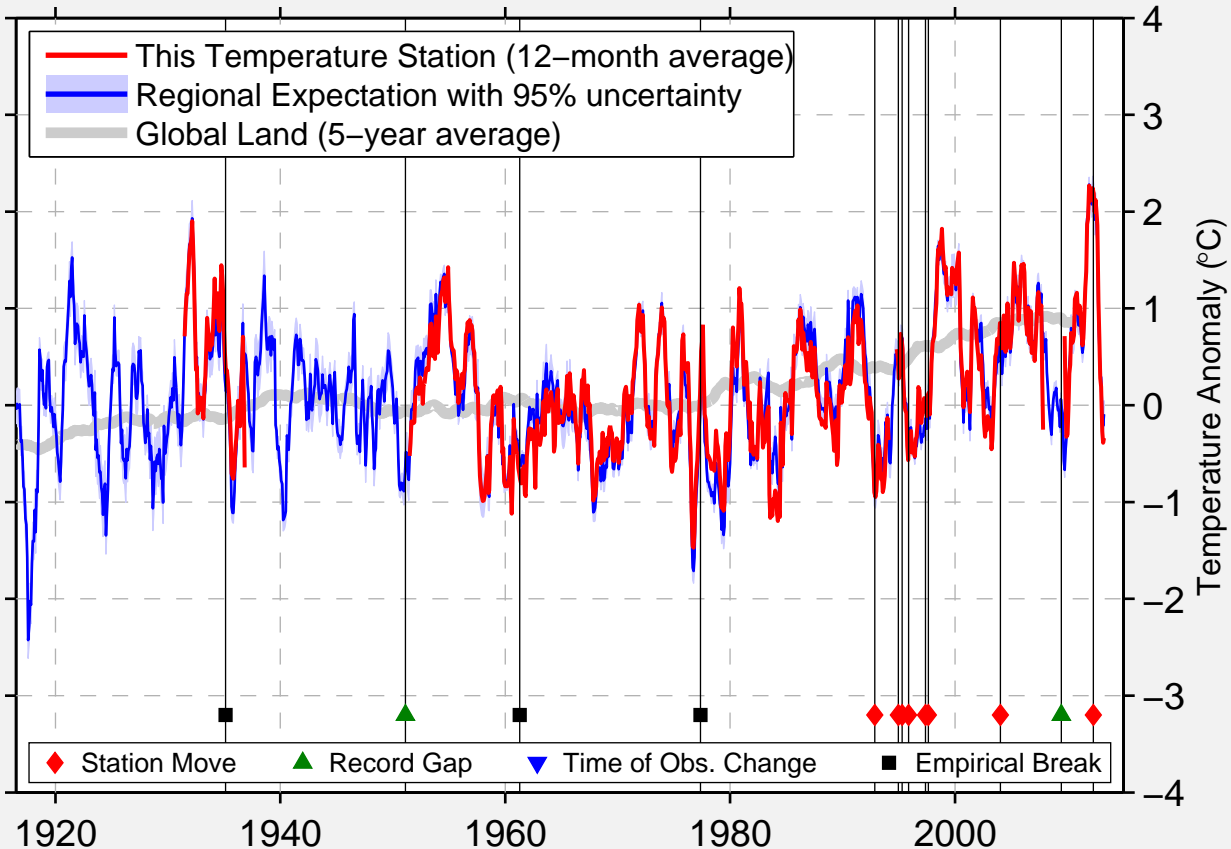

BATESVILLE L&D 1

35.751 N, 91.633 W (United States)

Data Quality Controlled and Aligned at Breakpoints

Berkeley Earth