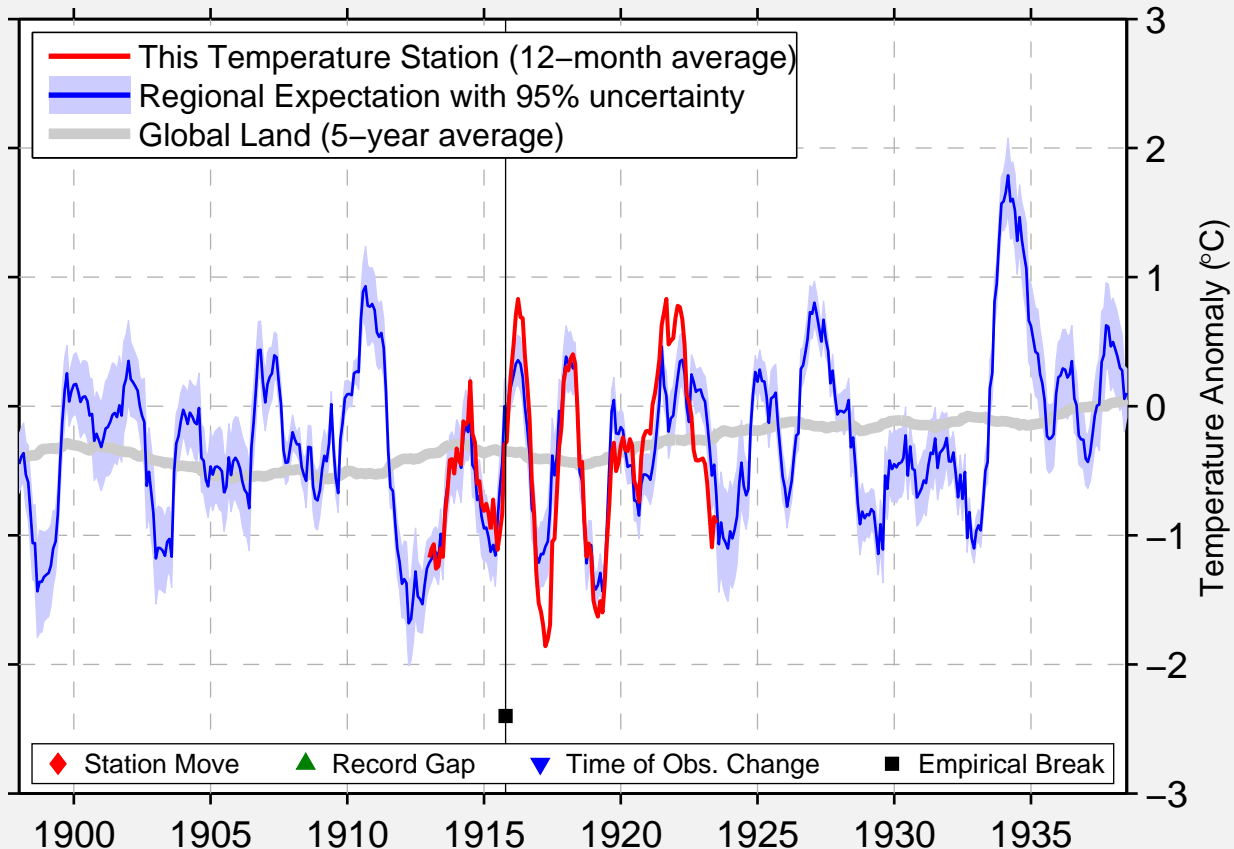

HARVEYS UPPER RCH

35.750 N, 105.467 W (United States)

Data Quality Controlled and Aligned at Breakpoints

Berkeley Earth