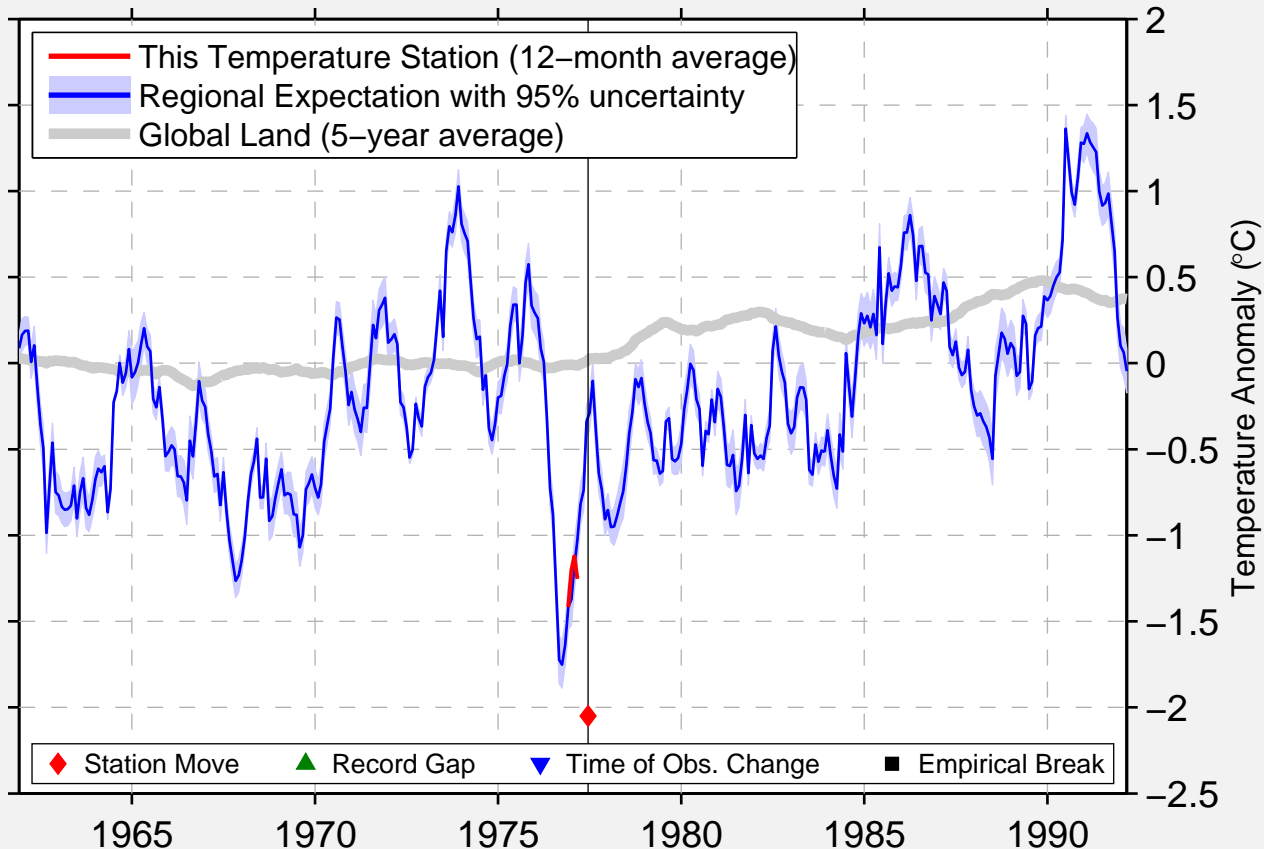

CATAWBA 3 NNW

35.744 N, 81.085 W (United States)

◆ Station Move ▲ Record Gap ▼ Time of Obs. Change ■ Empirical Break