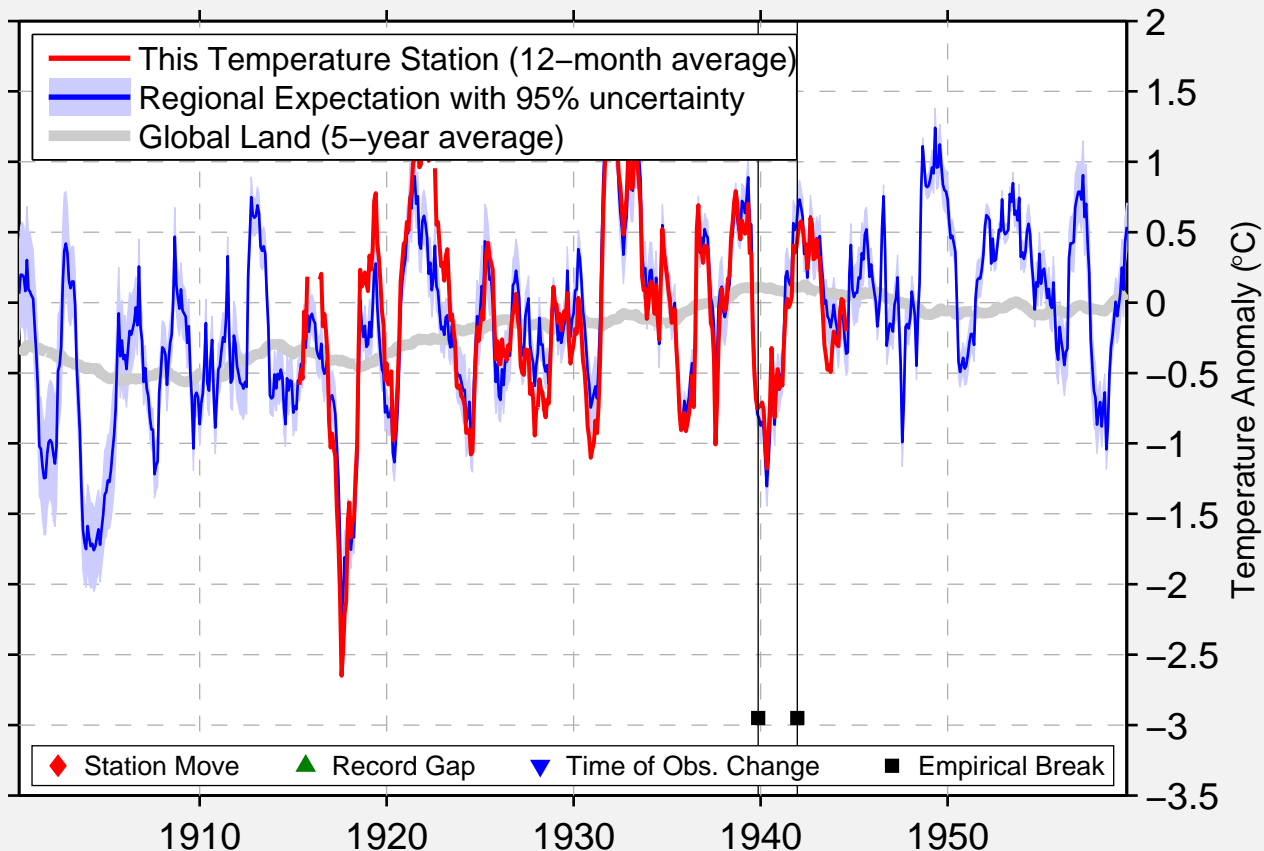

WENONA

35.717 N, 76.633 W (United States)

Data Quality Controlled and Aligned at Breakpoints

Berkeley Earth