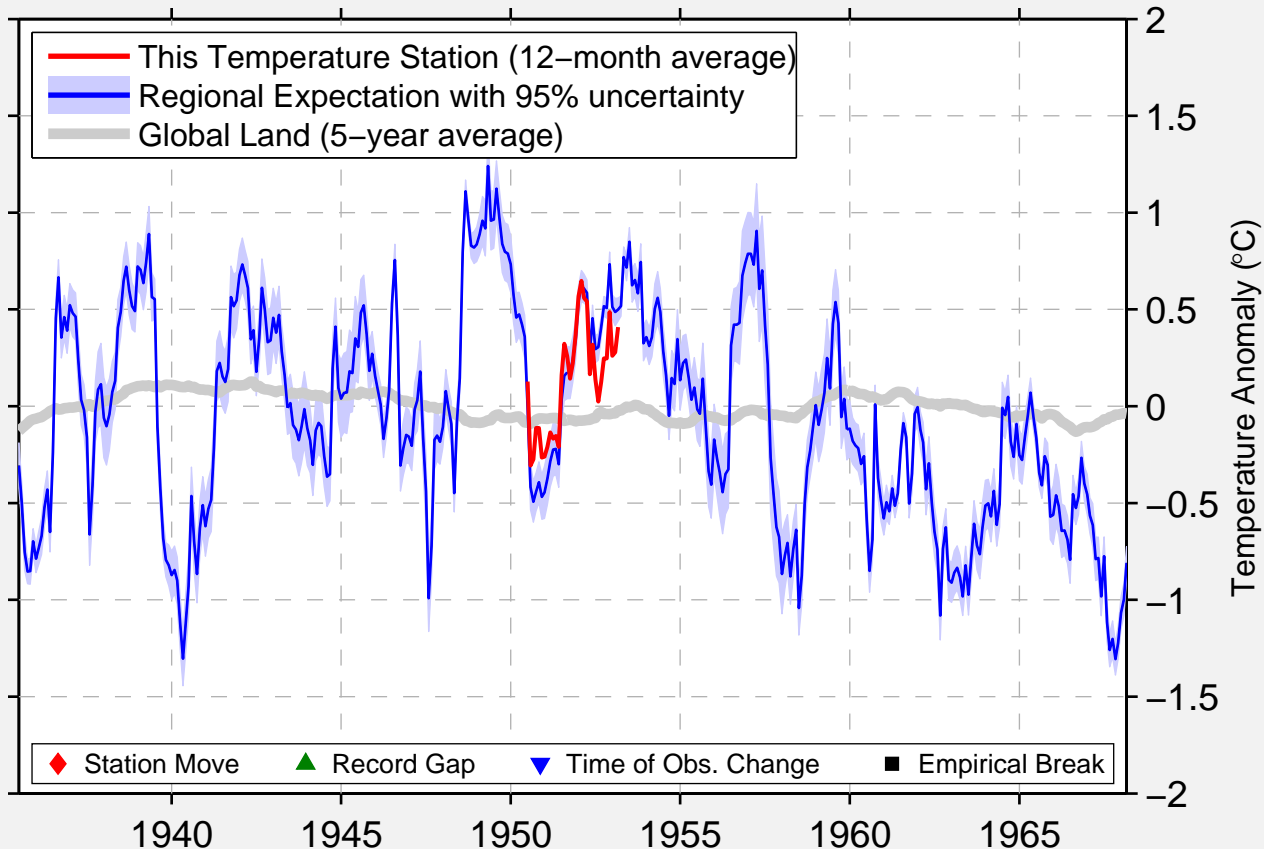

WENDELL SCS 1

35.717 N, 78.450 W (United States)

Data Quality Controlled and Aligned at Breakpoints

Berkeley Earth