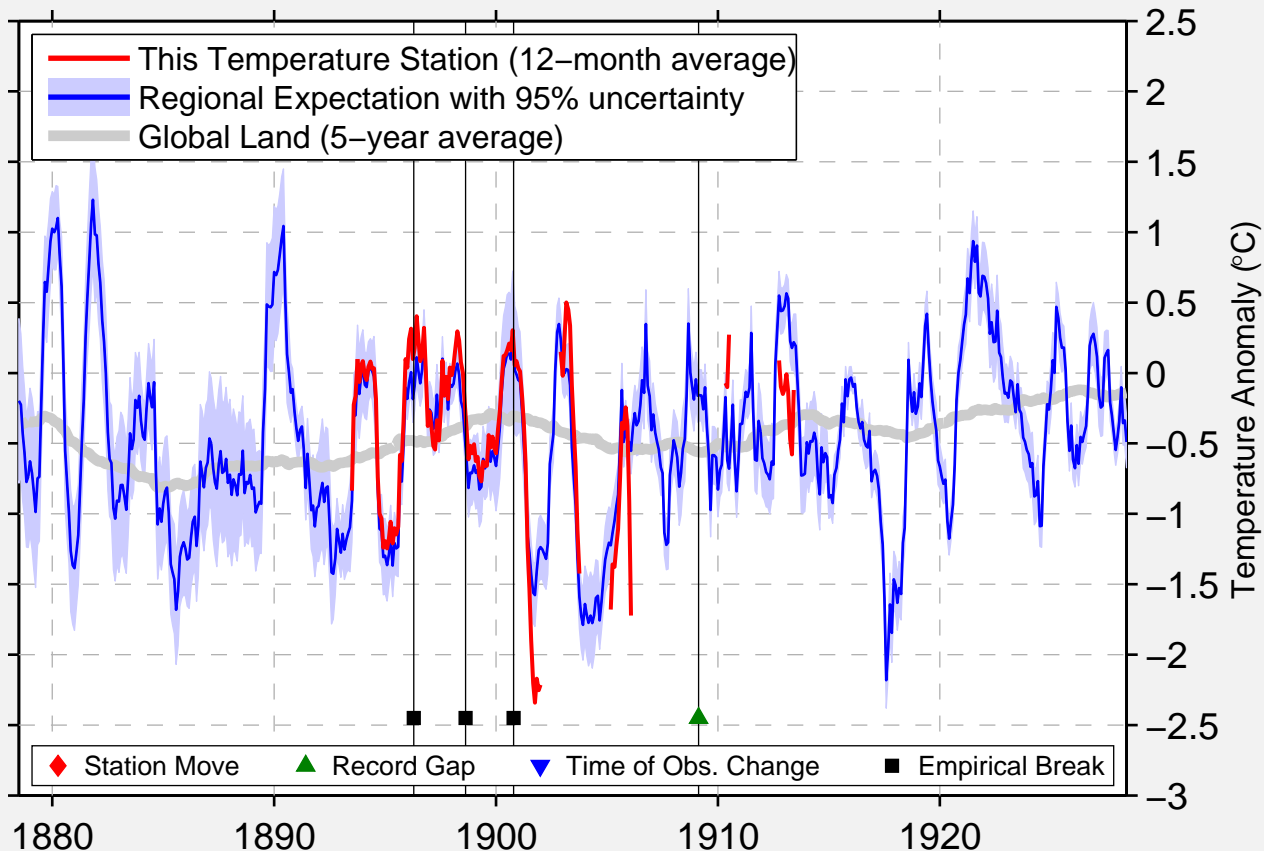

PITTSBORO

35.717 N, 79.167 W (United States)

Data Quality Controlled and Aligned at Breakpoints

Berkeley Earth