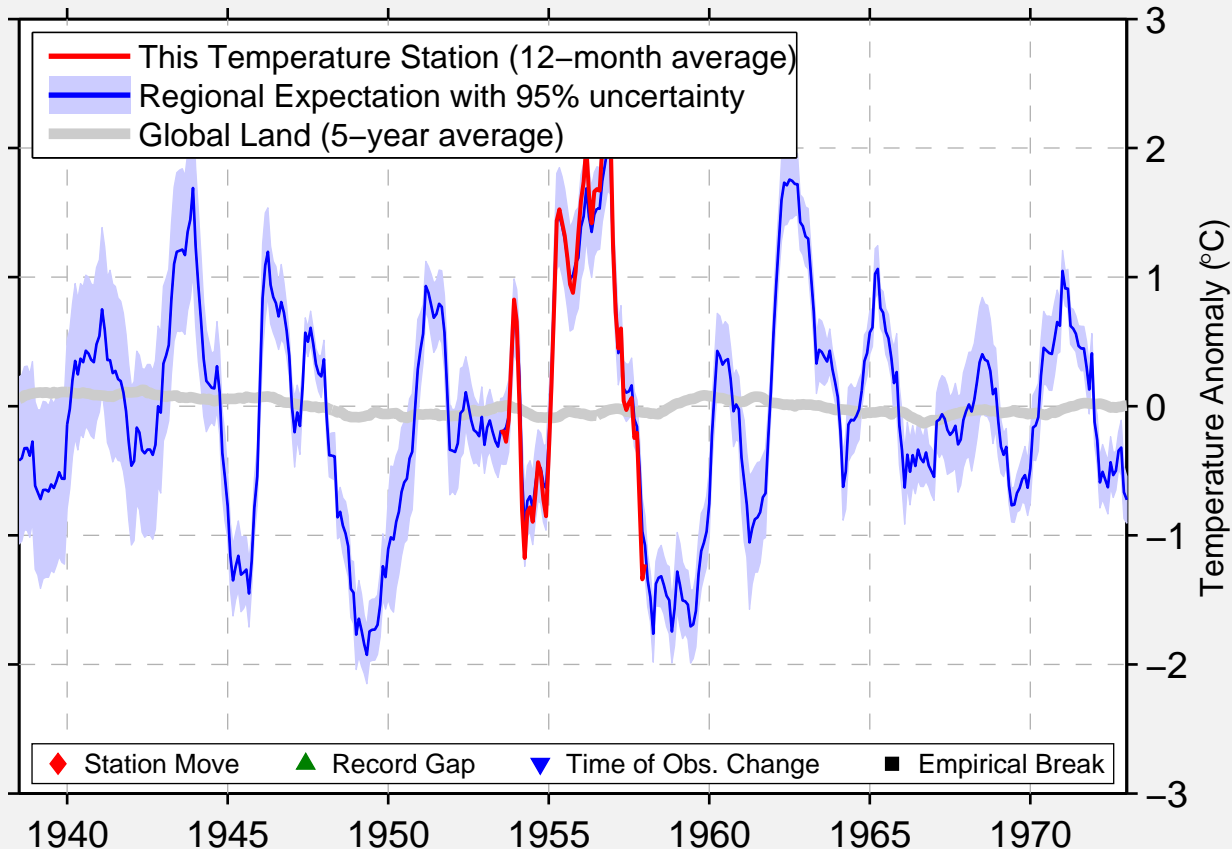

# HOPE BAY ANTARCTICA

62.600 S, 55.017 W (Antarctica)

Data Quality Controlled and Aligned at Breakpoints

Berkeley Earth