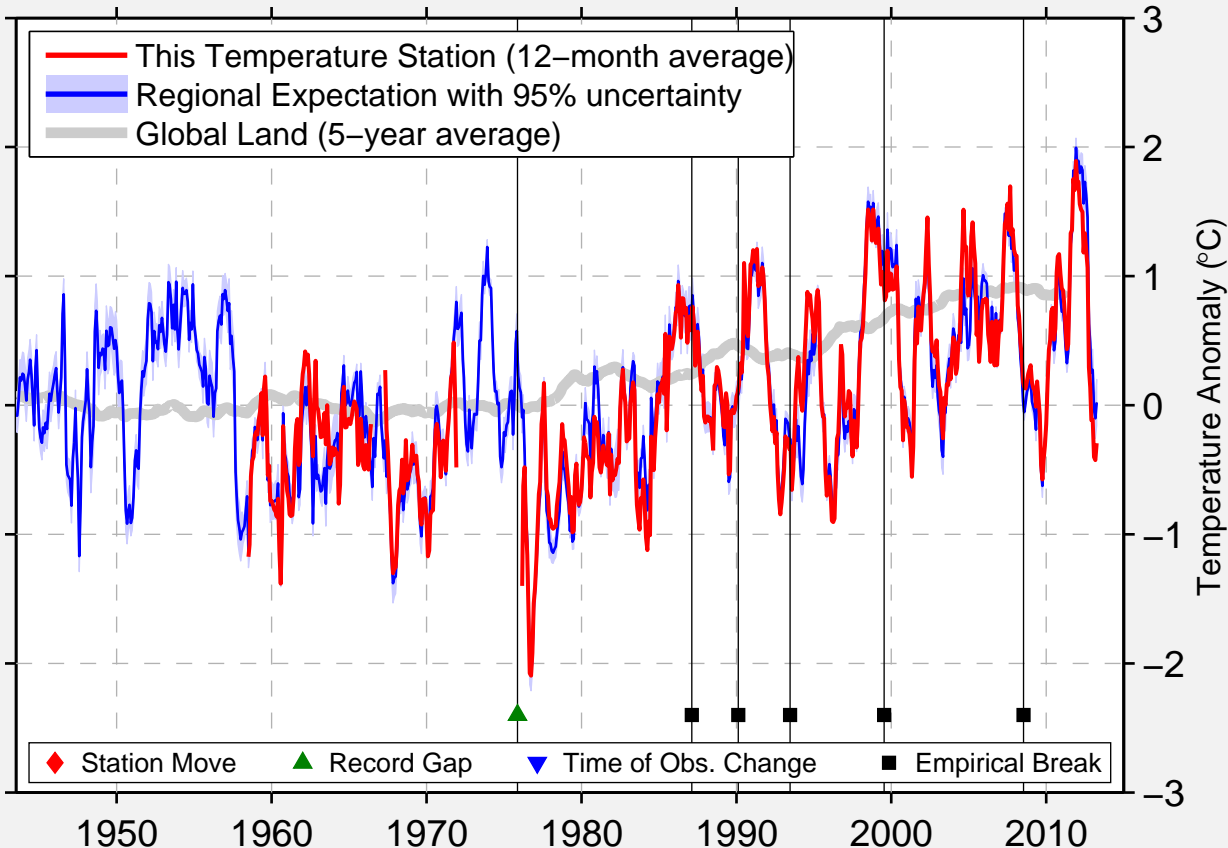

# NEAPOLIS RES & EDU STN

35.717 N, 86.978 W (United States)

Data Quality Controlled and Aligned at Breakpoints

Berkeley Earth