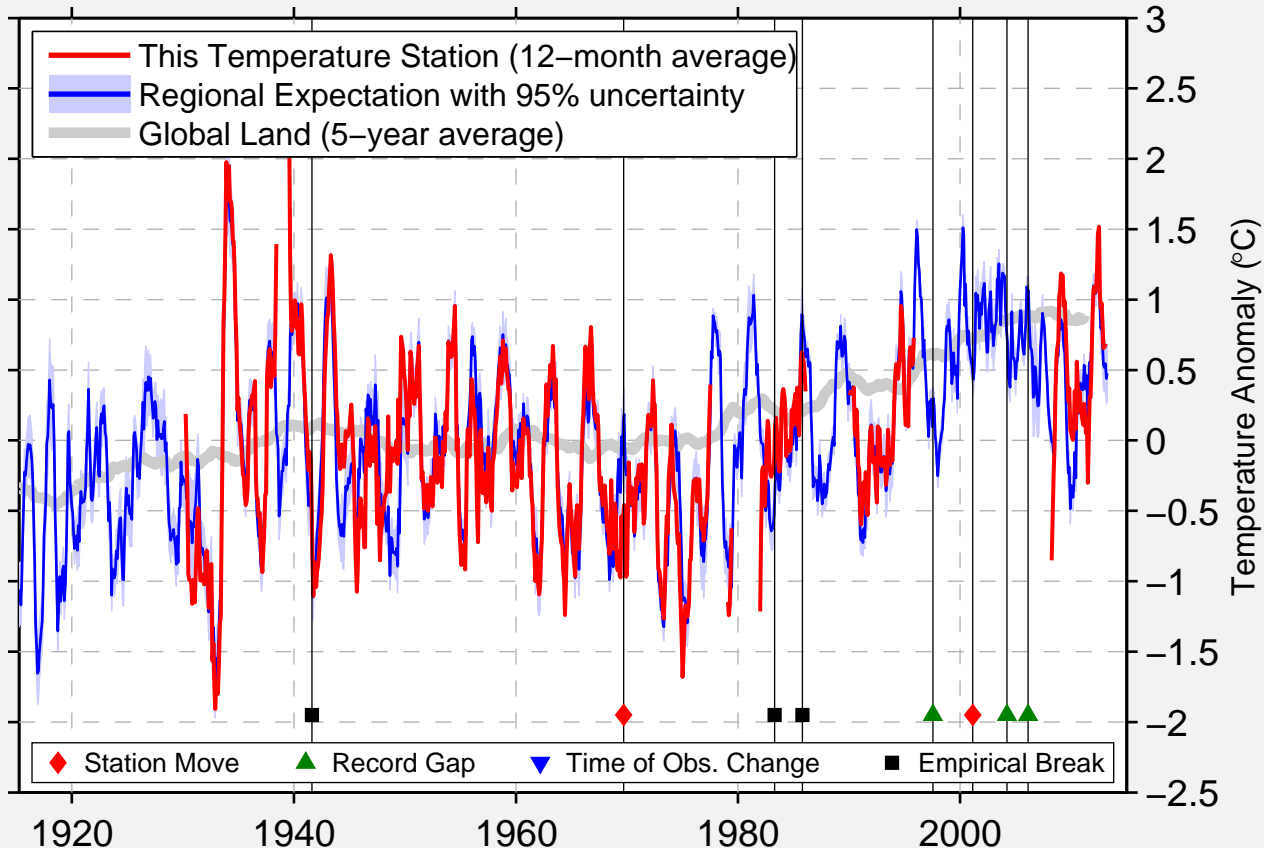

# GANADO

35.716 N, 109.566 W (United States)

Data Quality Controlled and Aligned at Breakpoints

Berkeley Earth