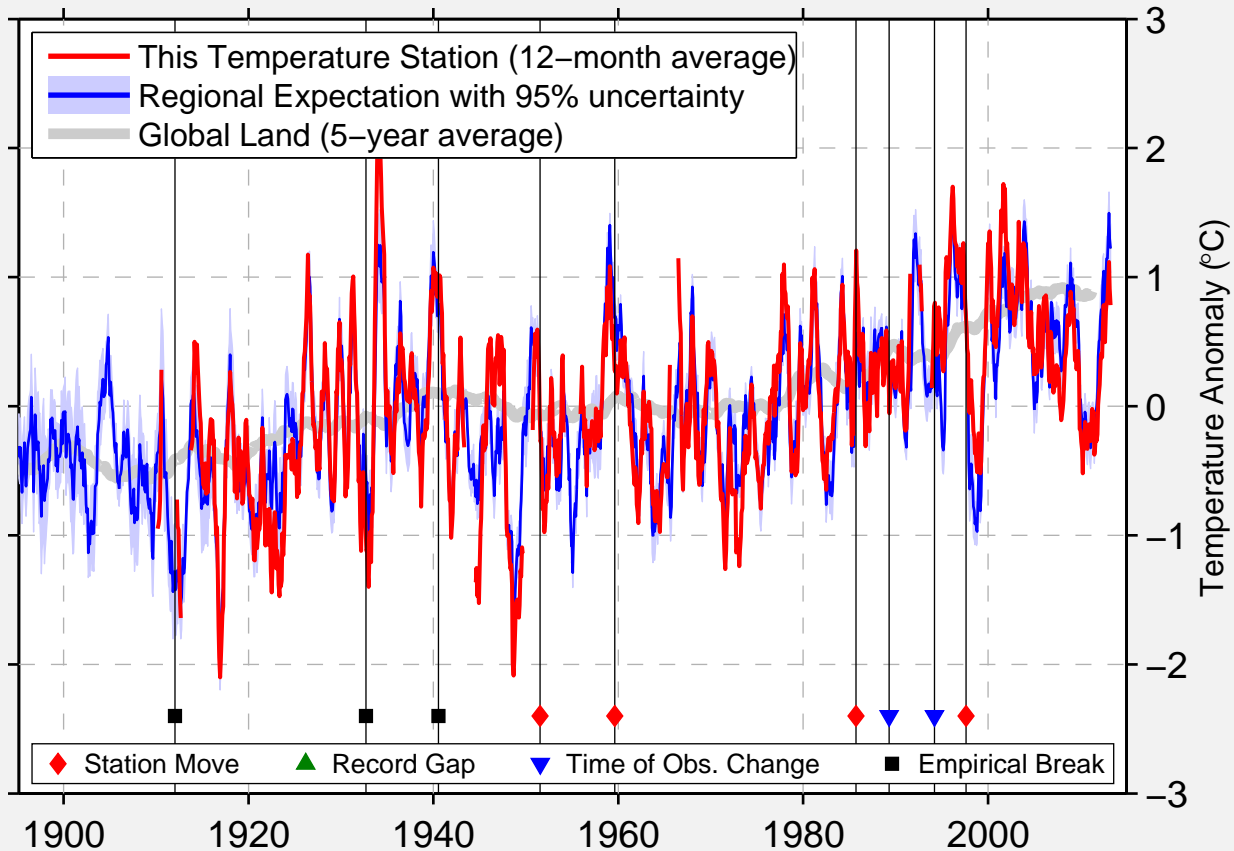

# GLENNVILLE MORROW RANCH

35.713 N, 118.717 W (United States)

Data Quality Controlled and Aligned at Breakpoints

Berkeley Earth