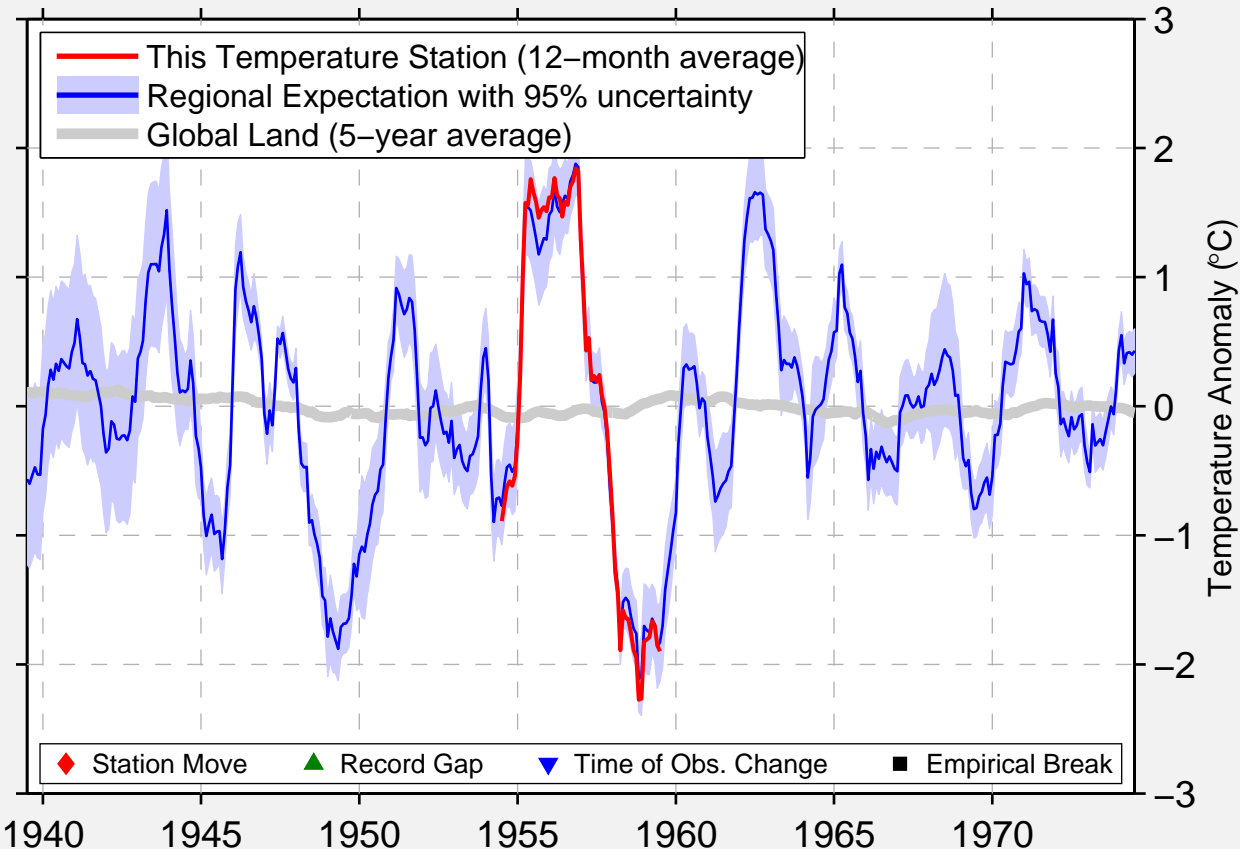

DEST. NAVAL TENIENTE CAMARA

62.600 S, 60.000 W (Antarctica)

Data Quality Controlled and Aligned at Breakpoints

Berkeley Earth